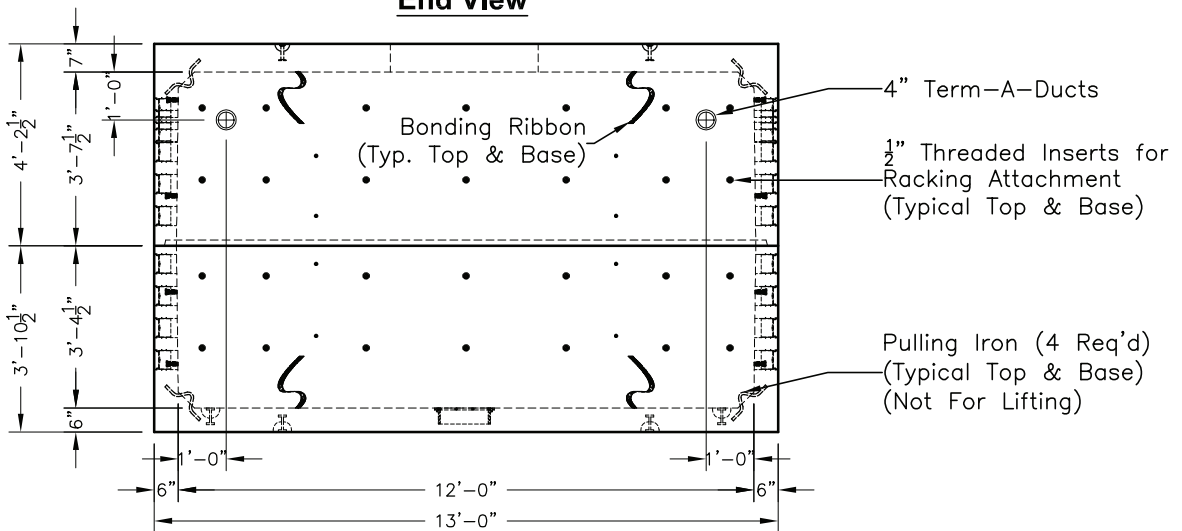

612-TA Kit Components

Item Code	Quantity	Description	Weight
7105600	1	Ø30" Ring & Cover	355 lbs.
1102200	1	Ø37" x 2" Grade Ring	140 lbs.
1102300	1	Ø37" x 4" Grade Ring	278 lbs.
1102400	3	Ø37" x 6" Grade Ring	422 lbs.
1006600	1	Vault Top	17,584 lbs.
1006300	1	Vault Bottom	16,755 lbs.
7300900	1	8' Hook Ladder	N/A
7304000	1	6127-TA Racking Package	N/A
8503560	4 Rolls	1½" Conesal	N/A

End View

Side View

Plan View