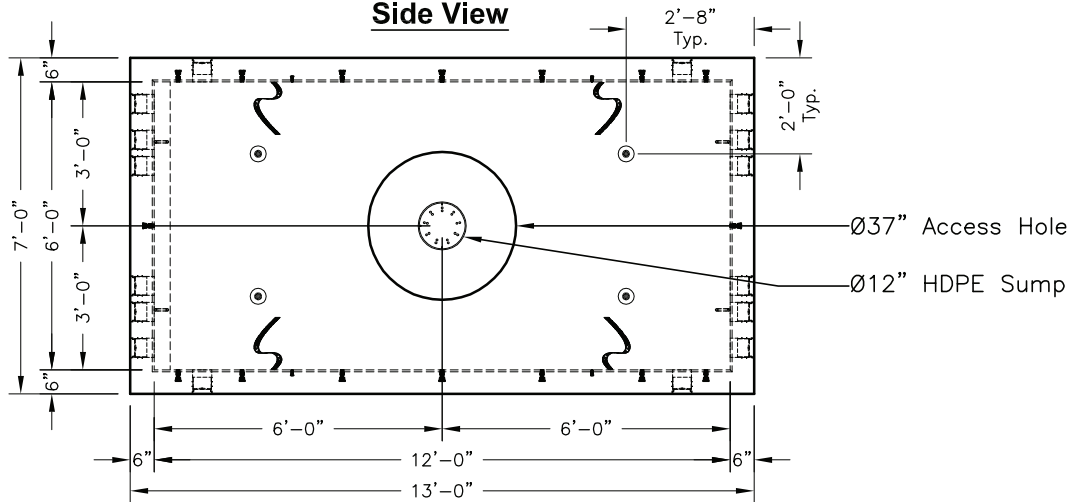

612-TA Kit Components

Item Code	Quantity	Description	Weight
7105600	1	Ø30" Ring & Cover	355 lbs.
1102200	1	Ø37" x 2" Grade Ring	140 lbs.
1102300	1	Ø37" x 4" Grade Ring	278 lbs.
1102400	3	Ø37" x 6" Grade Ring	422 lbs.
1006600	1	Vault Top	17,584 lbs.
1006300	1	Vault Bottom	16,755 lbs.
7300900	1	8' Hook Ladder	N/A
7304000	1	6127-TA Racking Package	N/A
8503560	4 Rolls	1½" Conesal	N/A

End View

Side View

Plan View