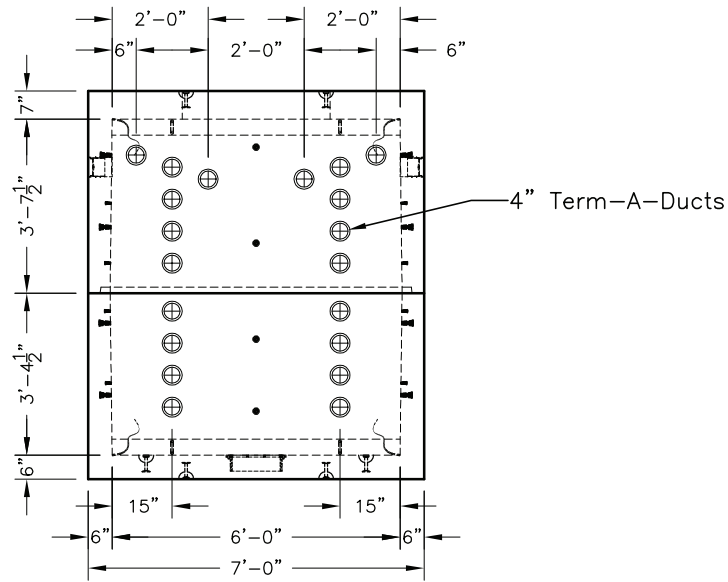

612-TA Kit Components

Item Code	Quantity	Description	Weight
7105600	1	Ø30" Ring & Cover	355 lbs.
1102200	1	Ø37" x 2" Grade Ring	140 lbs.
1102300	1	Ø37" x 4" Grade Ring	278 lbs.
1102400	3	Ø37" x 6" Grade Ring	422 lbs.
1006600	1	Vault Top	17,584 lbs.
1006300	1	Vault Bottom	16,755 lbs.
7300900	1	8' Hook Ladder	N/A
7304000	1	6127-TA Racking Package	N/A
8503560	4 Rolls	1½" Conesal	N/A

End View

Side View

Plan View