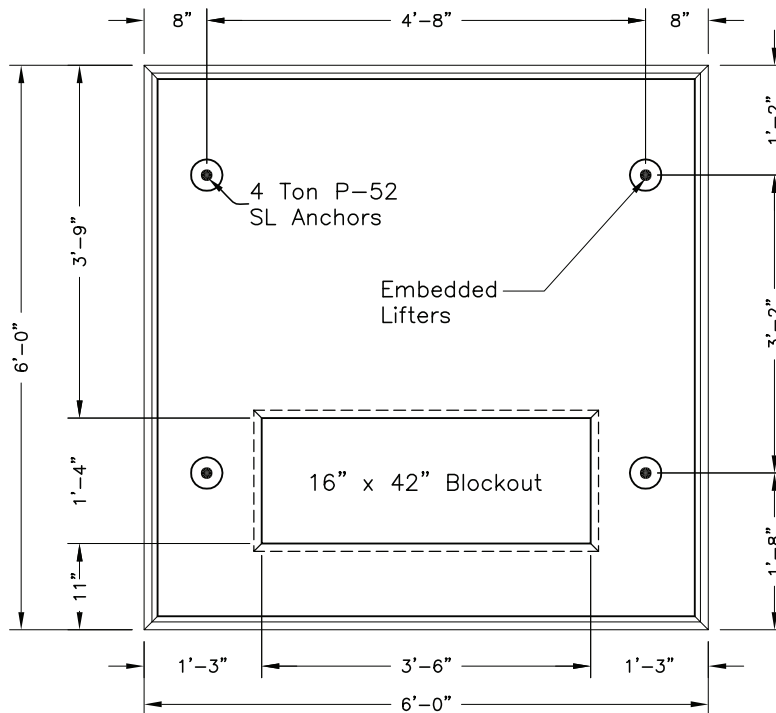

PADMOUNT
 72" x 72" x 6" Pad
 Weight = 2,383 lbs.

NOTE:
 *Designed for Installation at Grade w/ Cabinet Loading

Plan View

Electrical Pad Mount		
Description	Item Code	Weight
72" x 72" x 6" Pad	N/A	2,383 lbs.