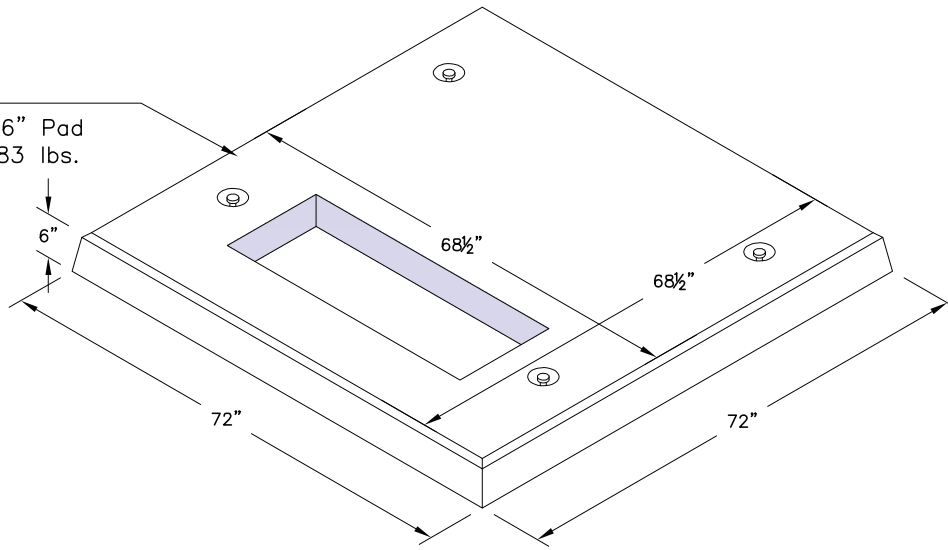

PADMOUNT
 72" x 72" x 6" Pad
 Weight = 2,383 lbs.

NOTE:
 *Designed for Installation at Grade w/ Cabinet Loading

Plan View

Electrical Pad Mount		
Description	Item Code	Weight
72" x 72" x 6" Pad	N/A	2,383 lbs.