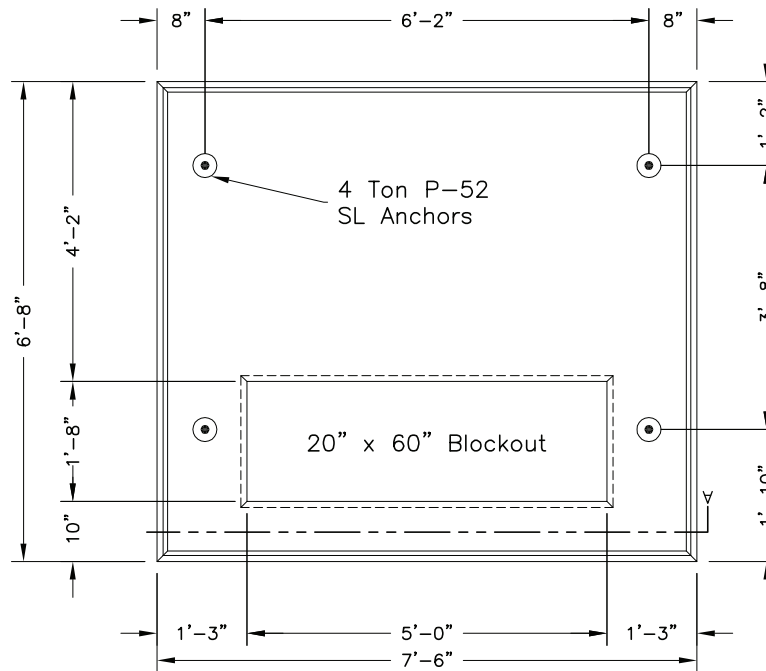

PADMOUNT

 80" x 90" x 6" Pad
 Weight = 3,172 lbs.

NOTE:
 *Designed for Installation at Grade w/ Cabinet Loading

Plan View

Electrical Pad Mount		
Description	Item Code	Weight
80" x 90" x 6" Pad	N/A	3,172 lbs.