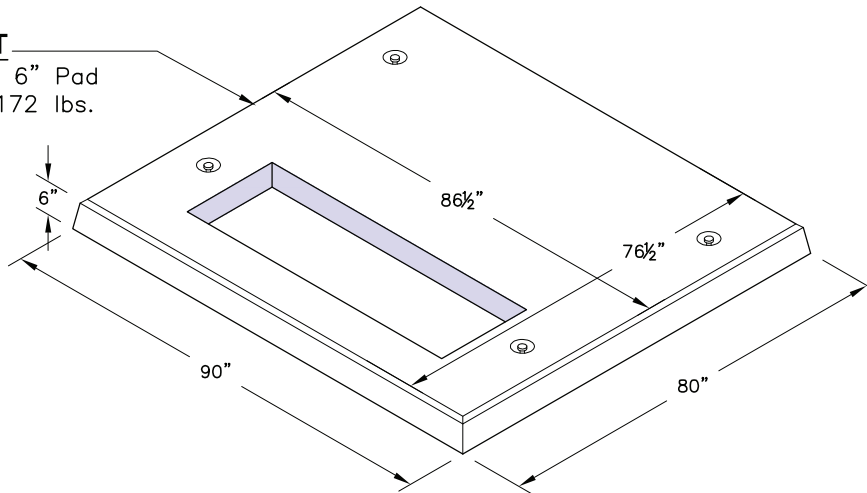

PADMOUNT

 80" x 90" x 6" Pad
 Weight = 3,172 lbs.

NOTE:
 *Designed for Installation at Grade w/ Cabinet Loading

Plan View

Electrical Pad Mount		
Description	Item Code	Weight
80" x 90" x 6" Pad	N/A	3,172 lbs.