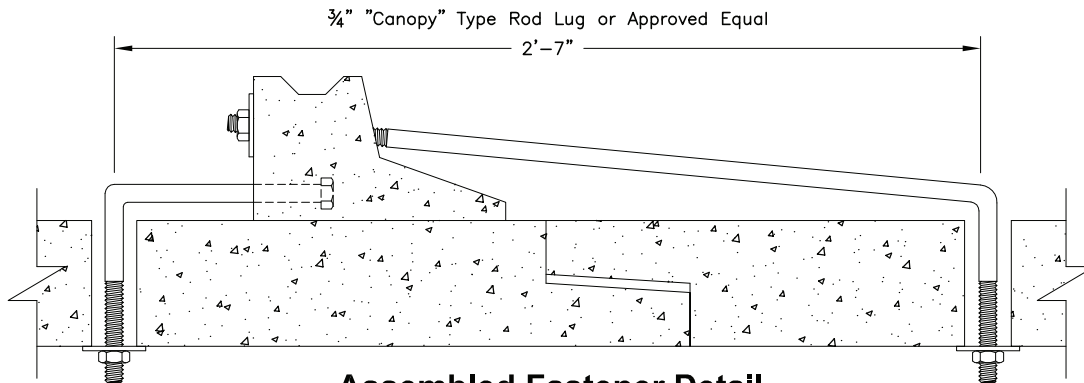

**Fastener Spacing End View**

Pipe Diameter (in.)	Length L (in.)
12" to 36"	8"
42" to 72"	10"

\*1 Set (2 Fasteners) Includes:  
 -(2) Long Bolts -(2) Canopies  
 -(2) Short Bolts -(6) Nuts w/ Washers

**Fastener Dimensions**

**Assembled Fastener Detail**