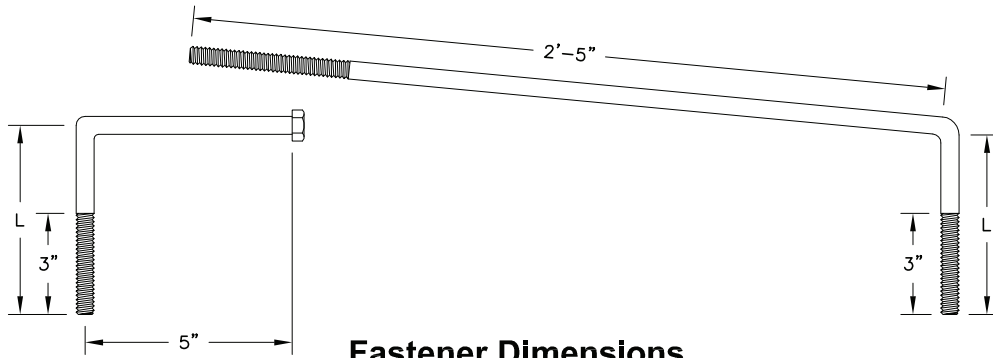

**Fastener Spacing End View**

Pipe Diameter (in.)	Length L (in.)
12" to 36"	8"
42" to 72"	10"

\*1 Set (2 Fasteners) Includes:  
 -(2) Long Bolts -(2) Canopies  
 -(2) Short Bolts -(6) Nuts w/ Washers

**Fastener Dimensions**

**Assembled Fastener Detail**