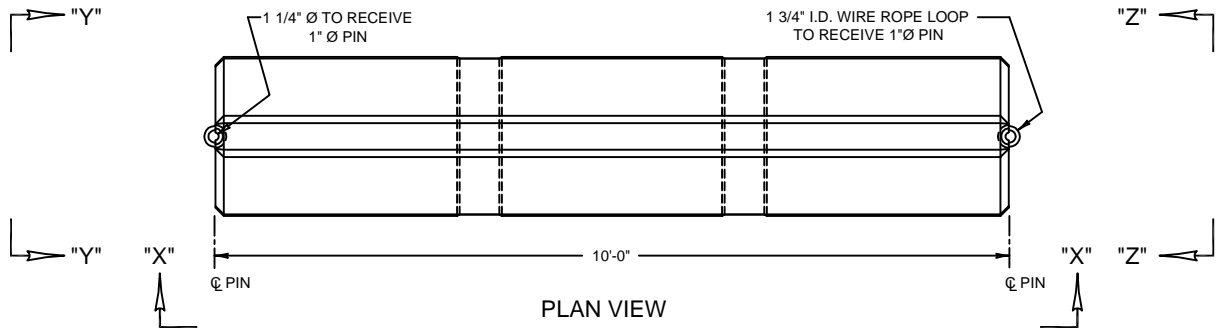

10' Barrier
2'-0" x 2'-8" x 10'-0"

Copyright © 2011

2240 S. Yellowstone Hwy, Idaho Falls, Idaho 83402
 Phone: 208-522-6150 Fax: 208-522-9701

Median Barrier

FILE NAME: 230TBMB01

ISSUE DATE: 1/2011

www.oldcastleprecast.com

10' Barrier
2'-0" x 2'-8" x 10'-0"

Copyright © 2011