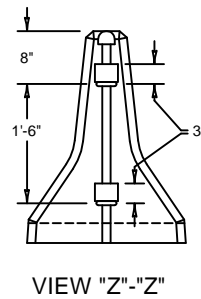

10' Barrier
2'-0" x 2'-8" x 10'-0"

Copyright © 2011

2240 S. Yellowstone Hwy, Idaho Falls, Idaho 83402
 Phone: 208-522-6150 Fax: 208-522-9701

Median Barrier

FILE NAME: 230TBMB01

ISSUE DATE: 1/2011

www.oldcastleprecast.com

10' Barrier
2'-0" x 2'-8" x 10'-0"

Copyright © 2011