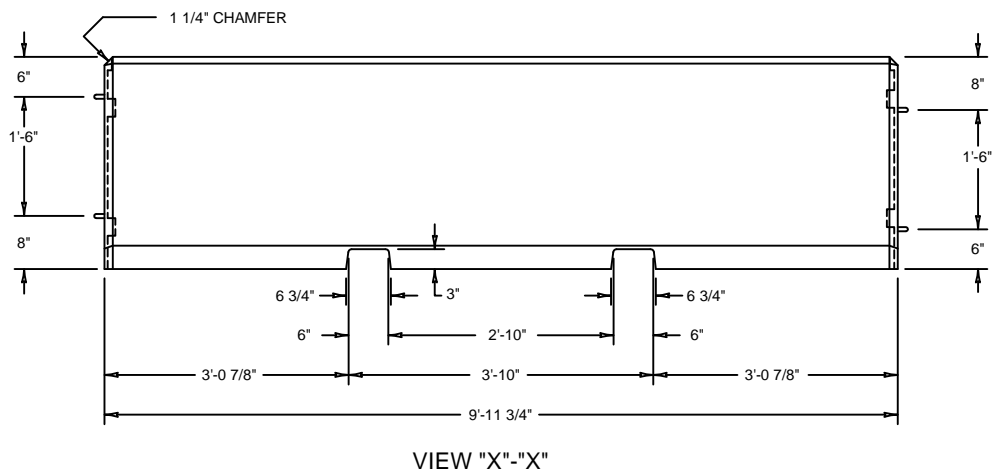

10' Barrier
2'-0" x 2'-8" x 10'-0"

Copyright © 2011

2240 S. Yellowstone Hwy, Idaho Falls, Idaho 83402
 Phone: 208-522-6150 Fax: 208-522-9701

Median Barrier

FILE NAME: 230TBMB01

ISSUE DATE: 1/2011

www.oldcastleprecast.com

10' Barrier
2'-0" x 2'-8" x 10'-0"

Copyright © 2011