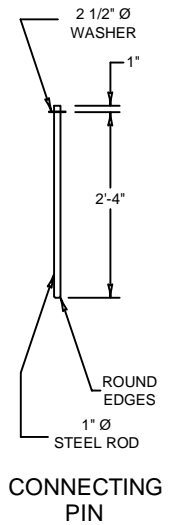

10' BARRIER
3950 LBS

 **Oldcastle Precast**[®]
2240 S. Yellowstone Hwy, Idaho Falls, Idaho 83402
Phone: 208-522-6150 Fax: 208-522-9701

Median Barrier

FILE NAME: 230TBMB01
ISSUE DATE: 1/2011
www.oldcastleprecast.com

10' Barrier
2'-0" x 2'-8" x 10'-0"

Copyright © 2011

2240 S. Yellowstone Hwy, Idaho Falls, Idaho 83402
 Phone: 208-522-6150 Fax: 208-522-9701

Median Barrier

FILE NAME: 230TBMB01

ISSUE DATE: 1/2011

www.oldcastleprecast.com

10' Barrier
2'-0" x 2'-8" x 10'-0"

Copyright © 2011