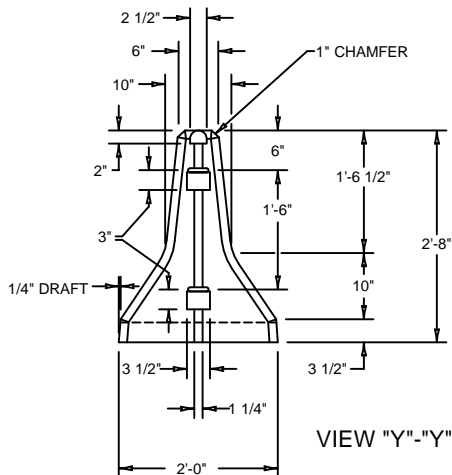

10' Barrier
2'-0" x 2'-8" x 10'-0"

Copyright © 2011

2240 S. Yellowstone Hwy, Idaho Falls, Idaho 83402
 Phone: 208-522-6150 Fax: 208-522-9701

Median Barrier

FILE NAME: 230TBMB01

ISSUE DATE: 1/2011

www.oldcastleprecast.com

10' Barrier
2'-0" x 2'-8" x 10'-0"

Copyright © 2011