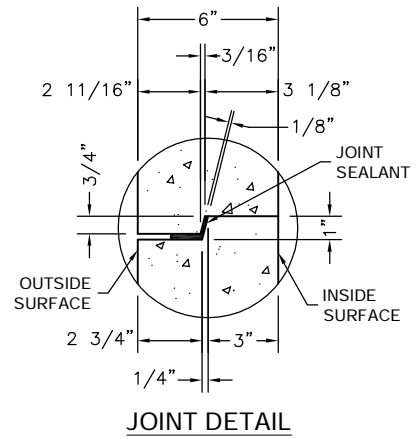

504-PCORP

FILE NAME: 504PCORPCATALOG

ISSUE DATE: 1/2011

www.oldcastleprecast.com

**4'X4' PADVAULT
 Single Phase Transformer
 Pacificorp**

Copyright © 2011

* LIFTING DEVICE & LOCATION MAY
CHANGE WITHOUT NOTICE