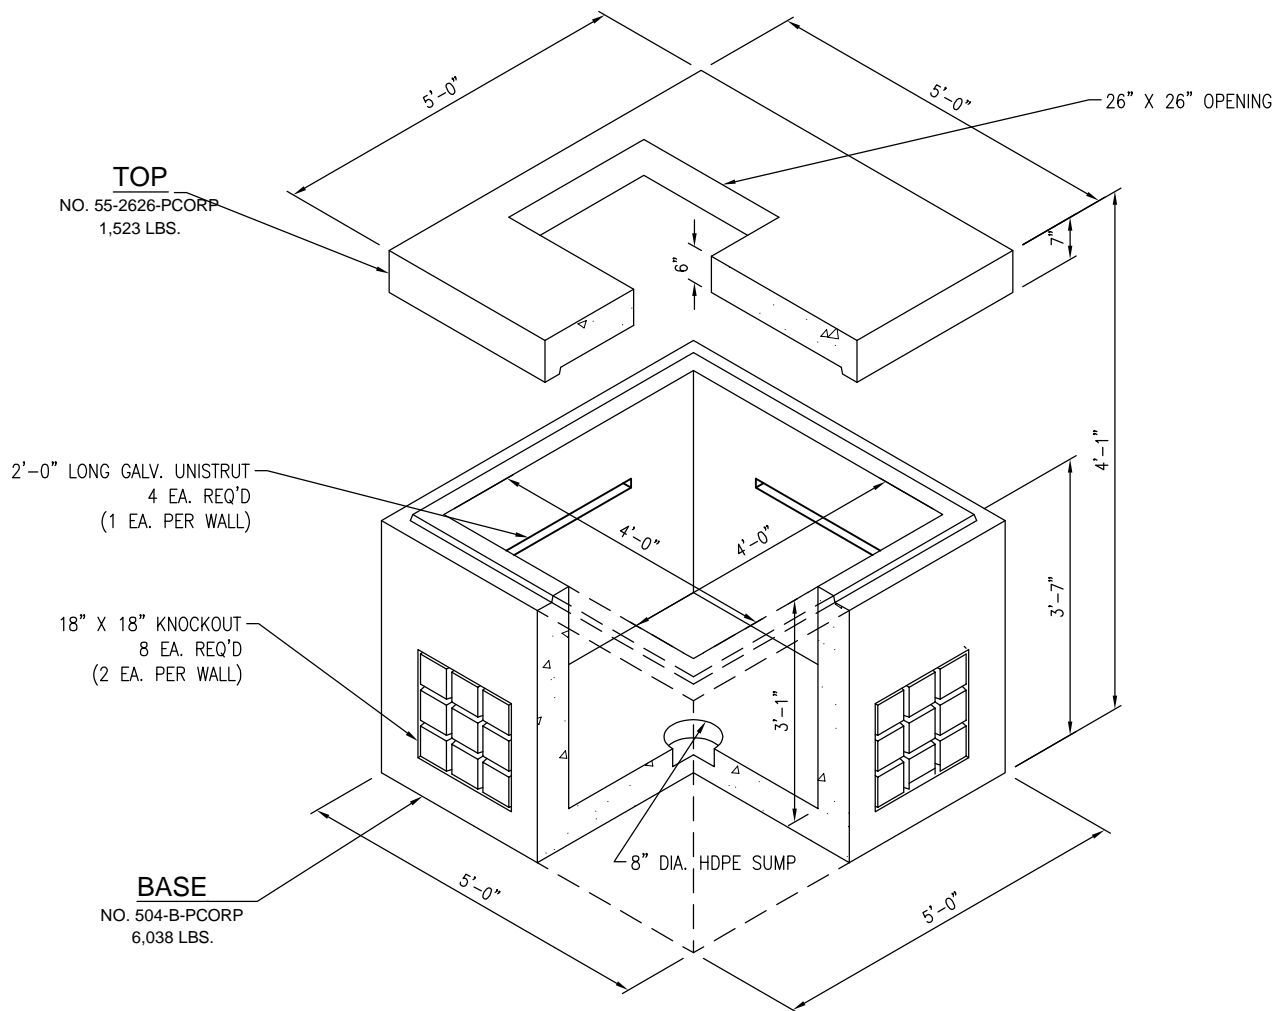

-SINGLE PHASE TRANSFORMER PADVAULT, STOCK ITEM 1790002
 -INCIDENTAL TRAFFIC VAULT, STOCK ITEM 1790001
 -FULL TRAFFIC VAULT, STOCK ITEM 1790003

OPTIONAL TOPS

2240 S. Yellowstone Hwy, Idaho Falls, Idaho 83402
 Phone: 208-522-6150 Fax: 208-522-9701

504-PCORP

FILE NAME: 504PCORPCATALOG

ISSUE DATE: 1/2011

www.oldcastleprecast.com

**4'X4' PADVAULT
 Single Phase Transformer
 Pacificorp**

Copyright © 2011

* LIFTING DEVICE & LOCATION MAY
CHANGE WITHOUT NOTICE