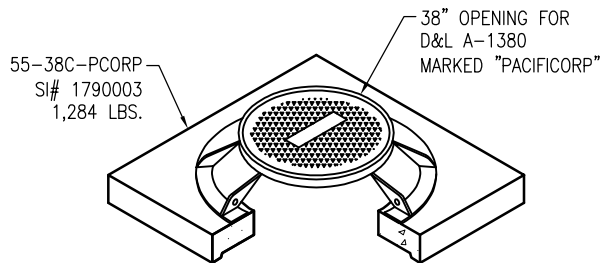

-SINGLE PHASE TRANSFORMER PADVAULT, STOCK ITEM 1790002
 -INCIDENTAL TRAFFIC VAULT, STOCK ITEM 1790001
 -FULL TRAFFIC VAULT, STOCK ITEM 1790003

OPTIONAL TOPS

2240 S. Yellowstone Hwy, Idaho Falls, Idaho 83402
 Phone: 208-522-6150 Fax: 208-522-9701

504-PCORP

FILE NAME: 504PCORPCATALOG

ISSUE DATE: 1/2011

www.oldcastleprecast.com

**4'X4' PADVAULT
 Single Phase Transformer
 Pacificorp**

Copyright © 2011

* LIFTING DEVICE & LOCATION MAY
CHANGE WITHOUT NOTICE