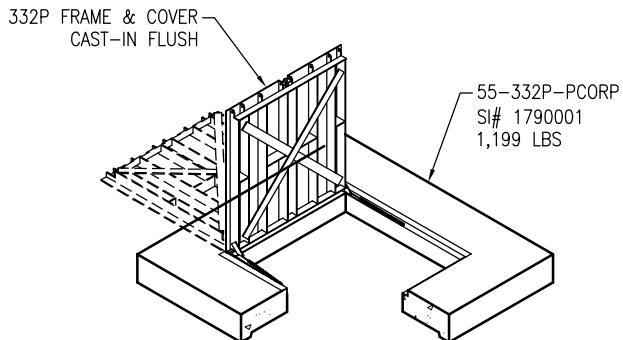

2240 S. Yellowstone Hwy, Idaho Falls, Idaho 83402
Phone: 208-522-6150 Fax: 208-522-9701

504-PCORP

FILE NAME: 504PCORPCATALOG

ISSUE DATE: 1/2011

www.oldcastleprecast.com

**4'X4' PADVAULT
Single Phase Transformer
Pacificorp**

Copyright © 2011