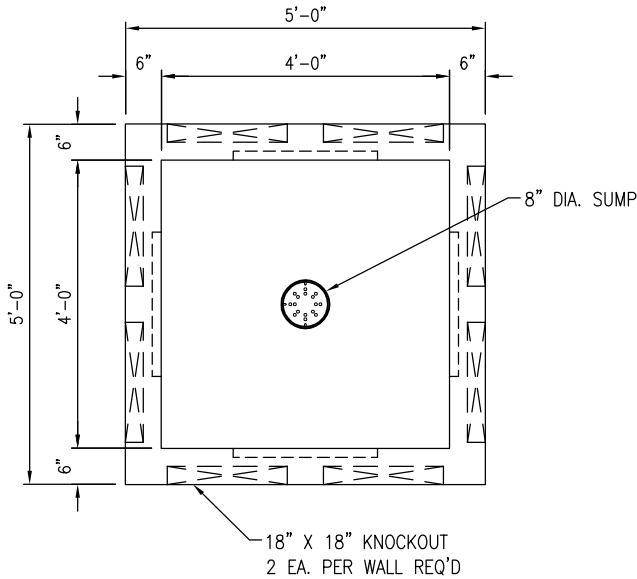

504-PCORP

FILE NAME: 504PCORPCATALOG

ISSUE DATE: 1/2011

www.oldcastleprecast.com

**4'X4' PADVAULT
 Single Phase Transformer
 Pacificorp**

Copyright © 2011

* LIFTING DEVICE & LOCATION MAY
CHANGE WITHOUT NOTICE