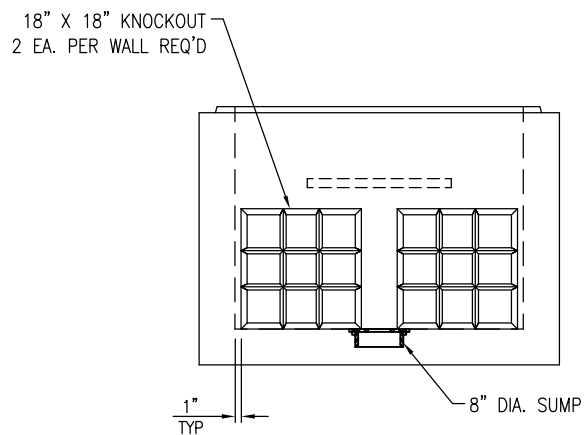

504-PCORP

FILE NAME: 504PCORPCATALOG

ISSUE DATE: 1/2011

www.oldcastleprecast.com

**4'X4' PADVAULT
 Single Phase Transformer
 Pacificorp**

Copyright © 2011

* LIFTING DEVICE & LOCATION MAY
CHANGE WITHOUT NOTICE