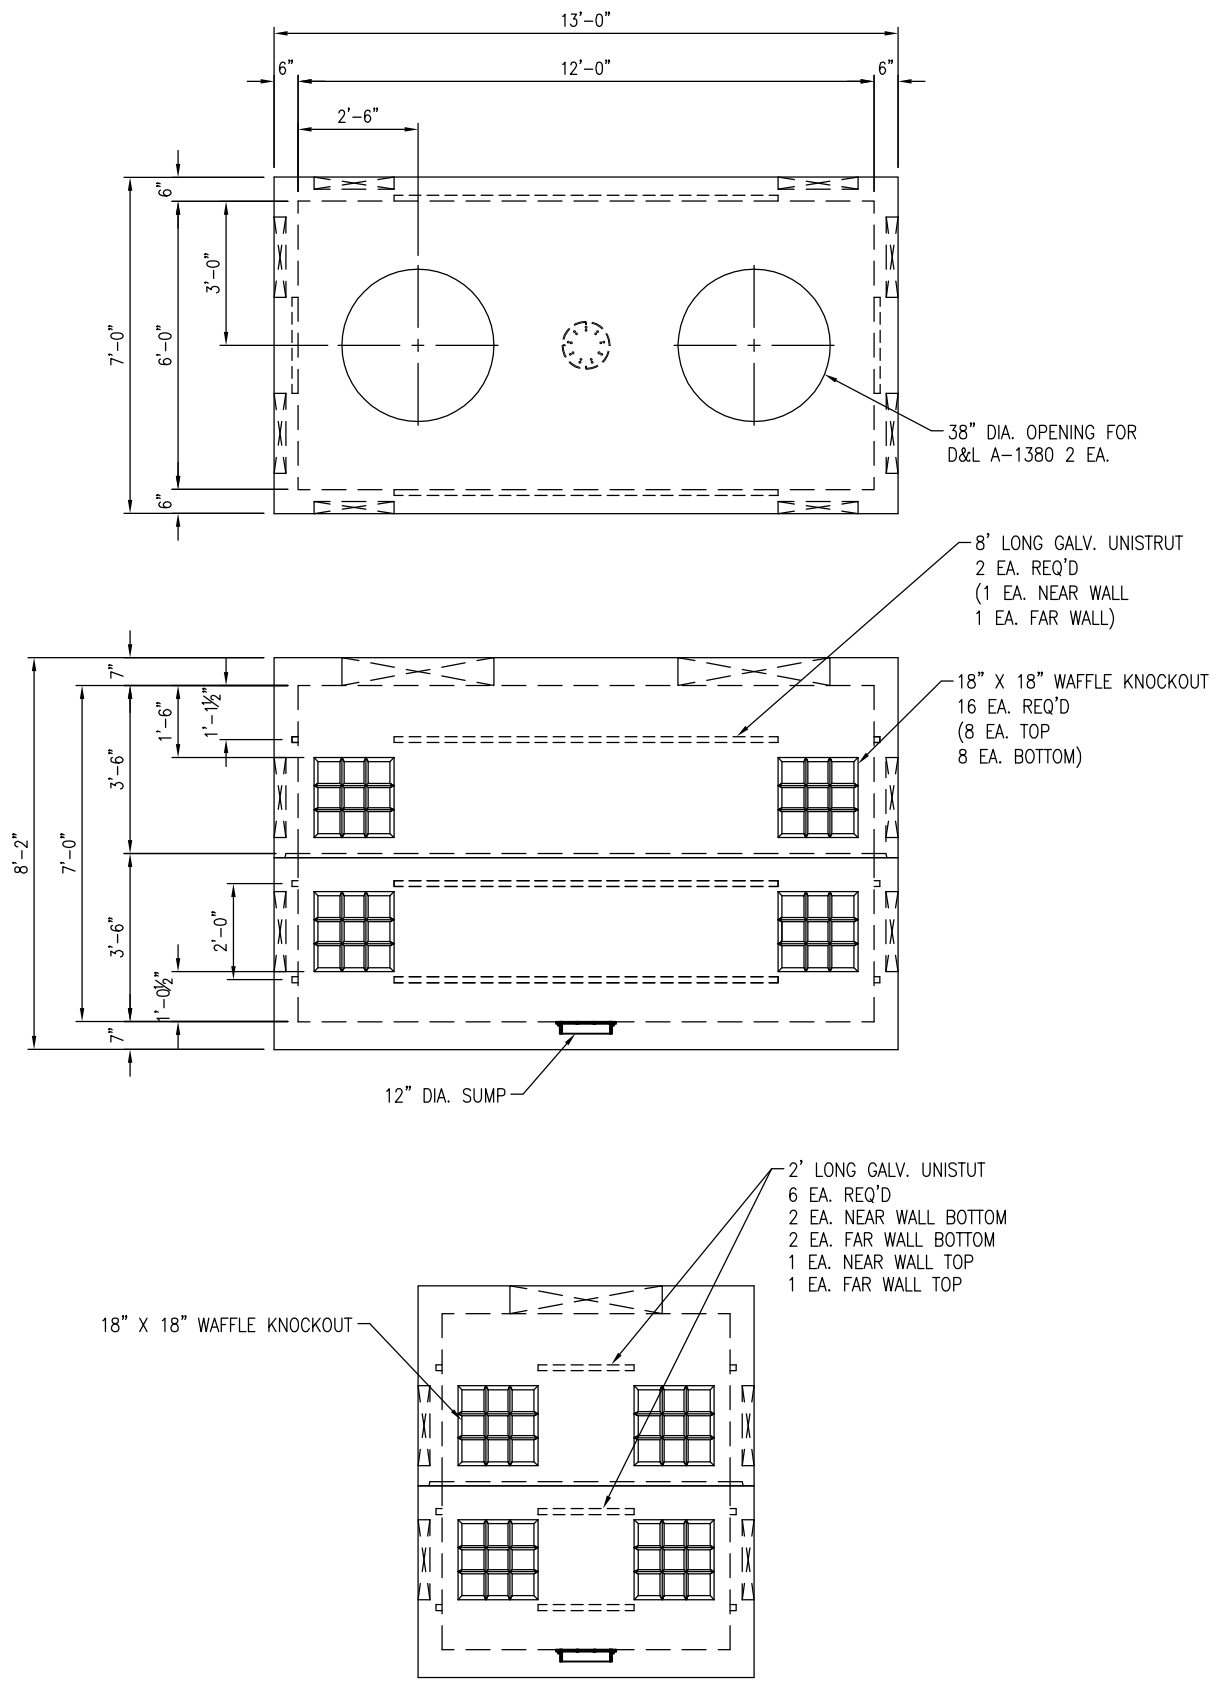

2240 S. Yellowstone Hwy, Idaho Falls, Idaho 83402
Phone: 208-522-6150 Fax: 208-522-9701

612-PCORP

FILE NAME: 612PCORPCATALOG
ISSUE DATE: 1/2011
www.oldcastleprecast.com

6'X12' VAULT Pacificorp

Copyright © 2011