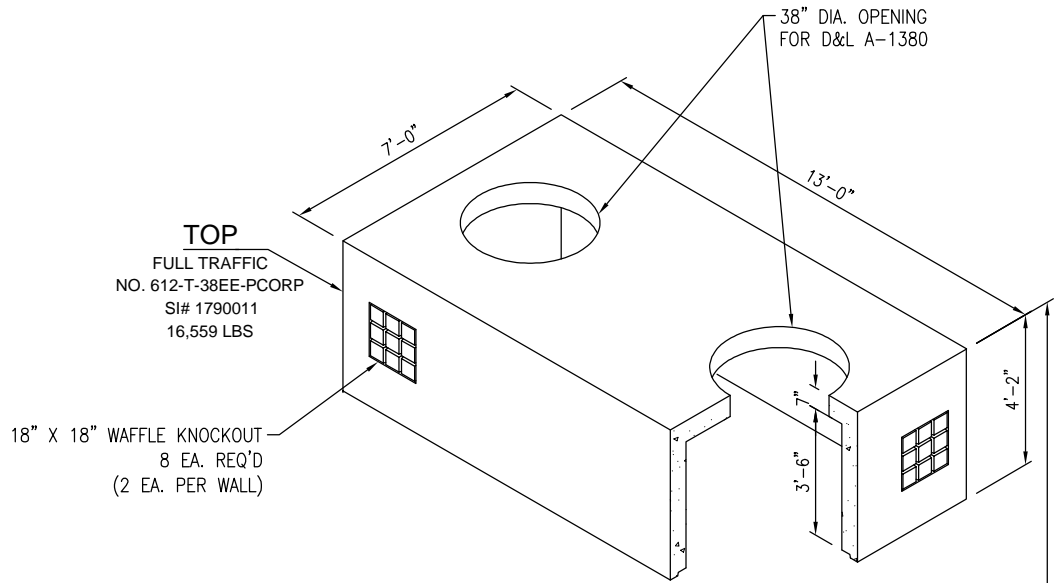

FULL TRAFFIC VAULT, STOCK ITEM 1790011
 INCIDENTAL TRAFFIC VAULT, STOCK ITEM 1790009

2240 S. Yellowstone Hwy, Idaho Falls, Idaho 83402
 Phone: 208-522-6150 Fax: 208-522-9701

612-PCORP

FILE NAME: 612PCORPCATALOG
 ISSUE DATE: 1/2011
www.oldcastleprecast.com