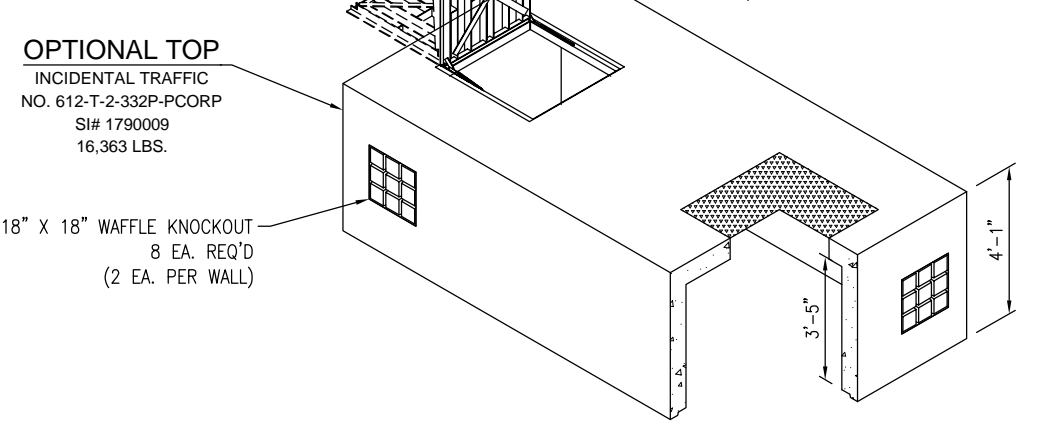

FULL TRAFFIC VAULT, STOCK ITEM 1790011
 INCIDENTAL TRAFFIC VAULT, STOCK ITEM 1790009

2240 S. Yellowstone Hwy, Idaho Falls, Idaho 83402
 Phone: 208-522-6150 Fax: 208-522-9701

612-PCORP

FILE NAME: 612PCORPCATALOG
 ISSUE DATE: 1/2011
www.oldcastleprecast.com