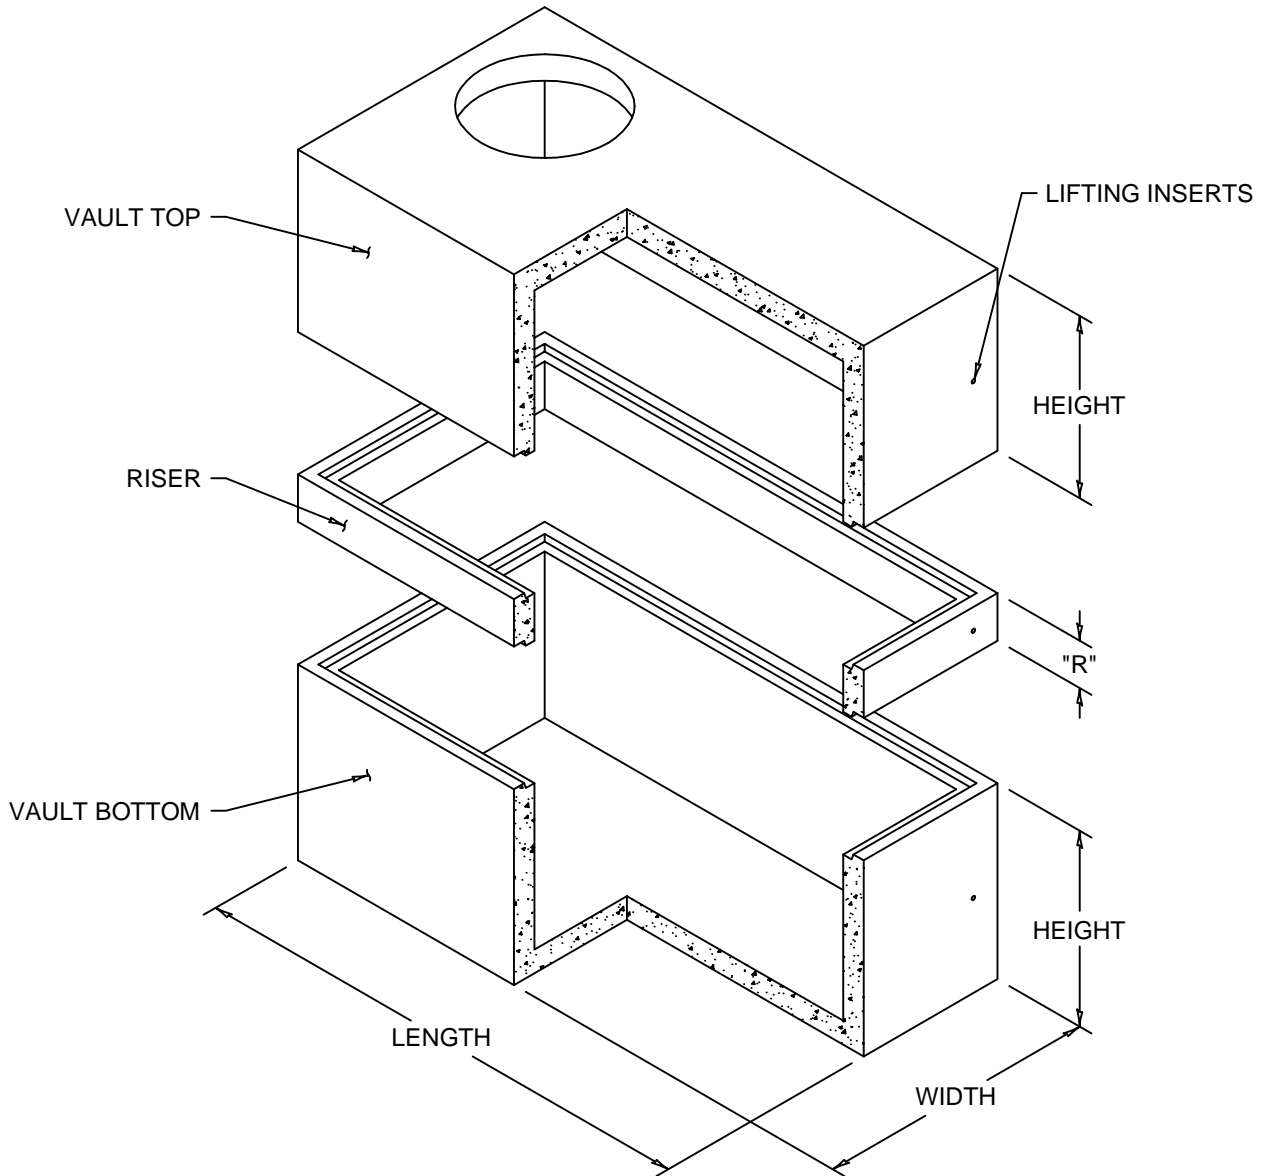

NOTE:  
 WE CAN MAKE ALMOST ANY SIZE OF VAULT YOU NEED.  
 AS LONG AS NONE OF THE PIECES WEIGHT OVER 20 TON.  
 STRAIGHT WALLS ONLY USING PRECISE FORMING.  
 CALL FOR MORE INFO. ON CUSTOM VAULTS

2240 S. Yellowstone Hwy, Idaho Falls, Idaho 83402  
 Phone: 208-522-6150 Fax: 208-522-9701

## VAULTS

FILE NAME: 230TBUV019

ISSUE DATE: 1/2011

[www.oldcastleprecast.com](http://www.oldcastleprecast.com)

Custom Precise Vault

2' X 3' Min. Size

ISO View

Copyright © 2011