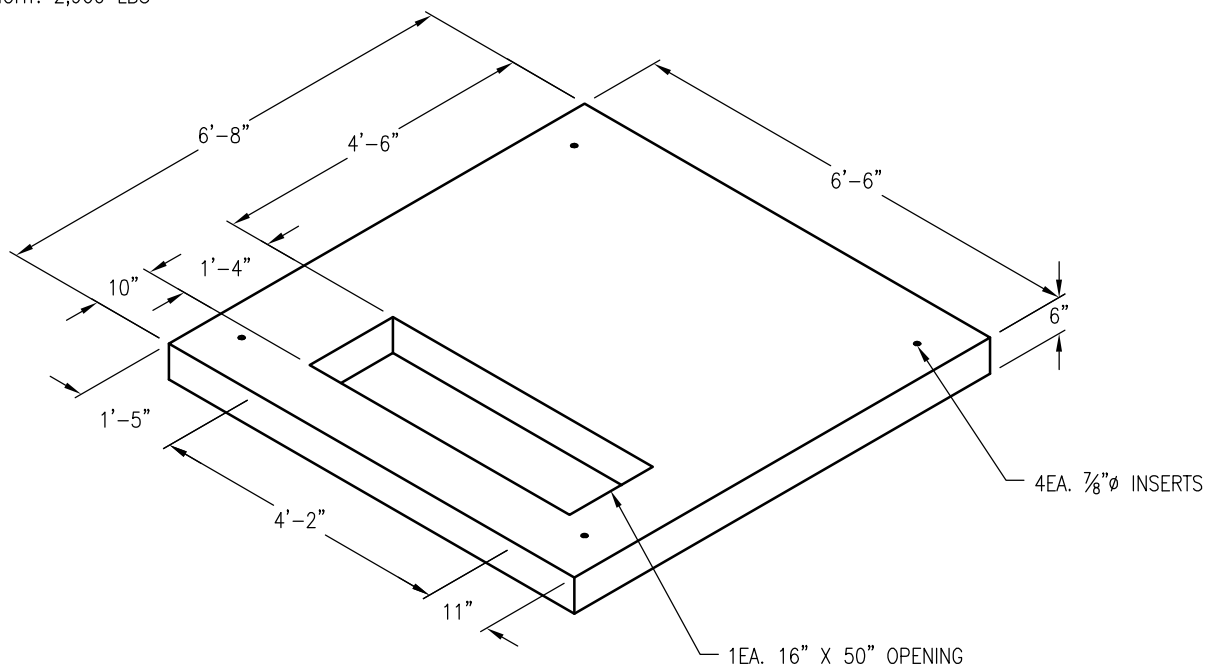

78" X 80" X 6" TRANSFORMER PAD
 THREE PHASE 500kVA OR SMALLER
 APPROXIMATE WEIGHT: 2,900 LBS

MeID-8

105" X 112" X 6" TRANSFORMER PAD
 THREE PHASE 750kVA OR LARGER
 APPROXIMATE WEIGHT: 5,750 LBS

DRAWING MAY NOT CONFORM TO THE
 MOST CURRENT SPECIFICATION