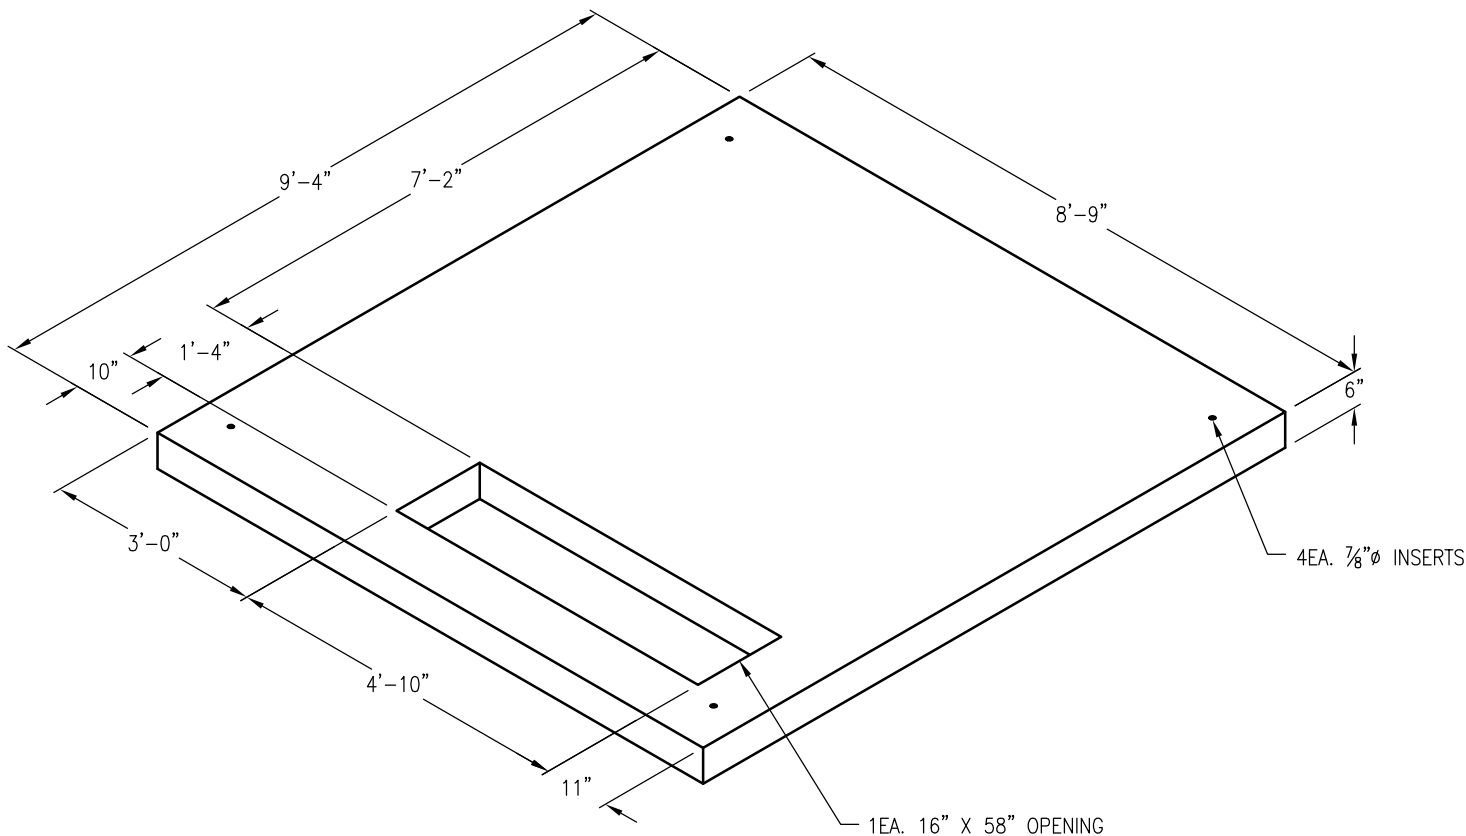

78" X 80" X 6" TRANSFORMER PAD
 THREE PHASE 500kVA OR SMALLER
 APPROXIMATE WEIGHT: 2,900 LBS

MeID-8

105" X 112" X 6" TRANSFORMER PAD
 THREE PHASE 750kVA OR LARGER
 APPROXIMATE WEIGHT: 5,750 LBS

DRAWING MAY NOT CONFORM TO THE
 MOST CURRENT SPECIFICATION