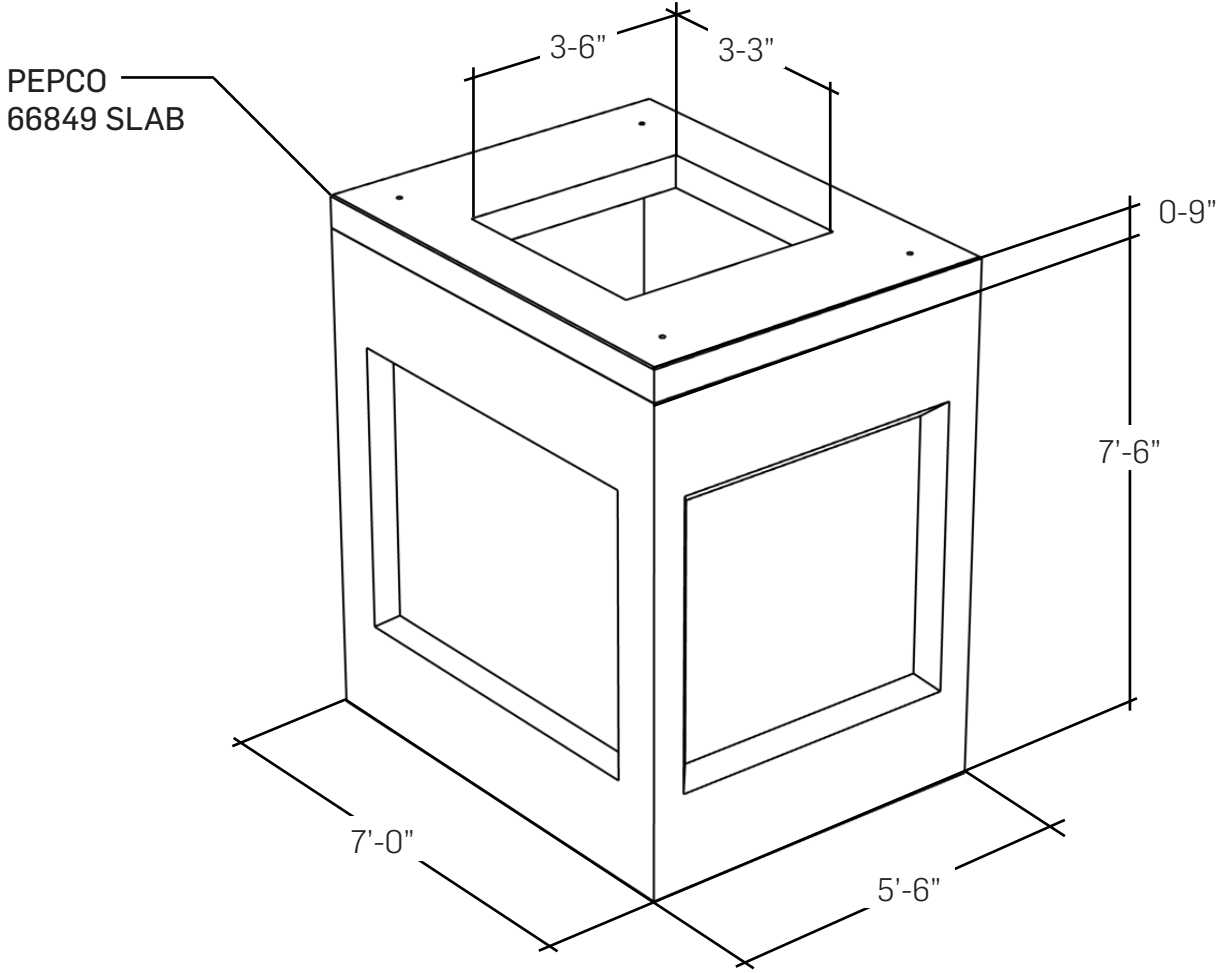

VAULTS

MODEL: 4667 PEPCO MH

4'-6" X 6'-0" X 7'-0" ID

ENERGY