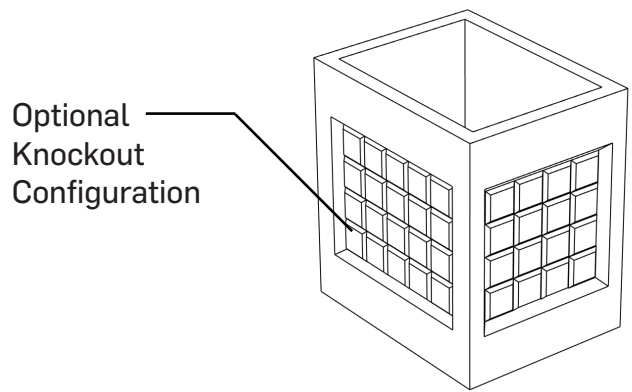

VAULTS

MODEL: 4667 PEPCO MH

4'-6" X 6'-0" X 7'-0" ID

ENERGY