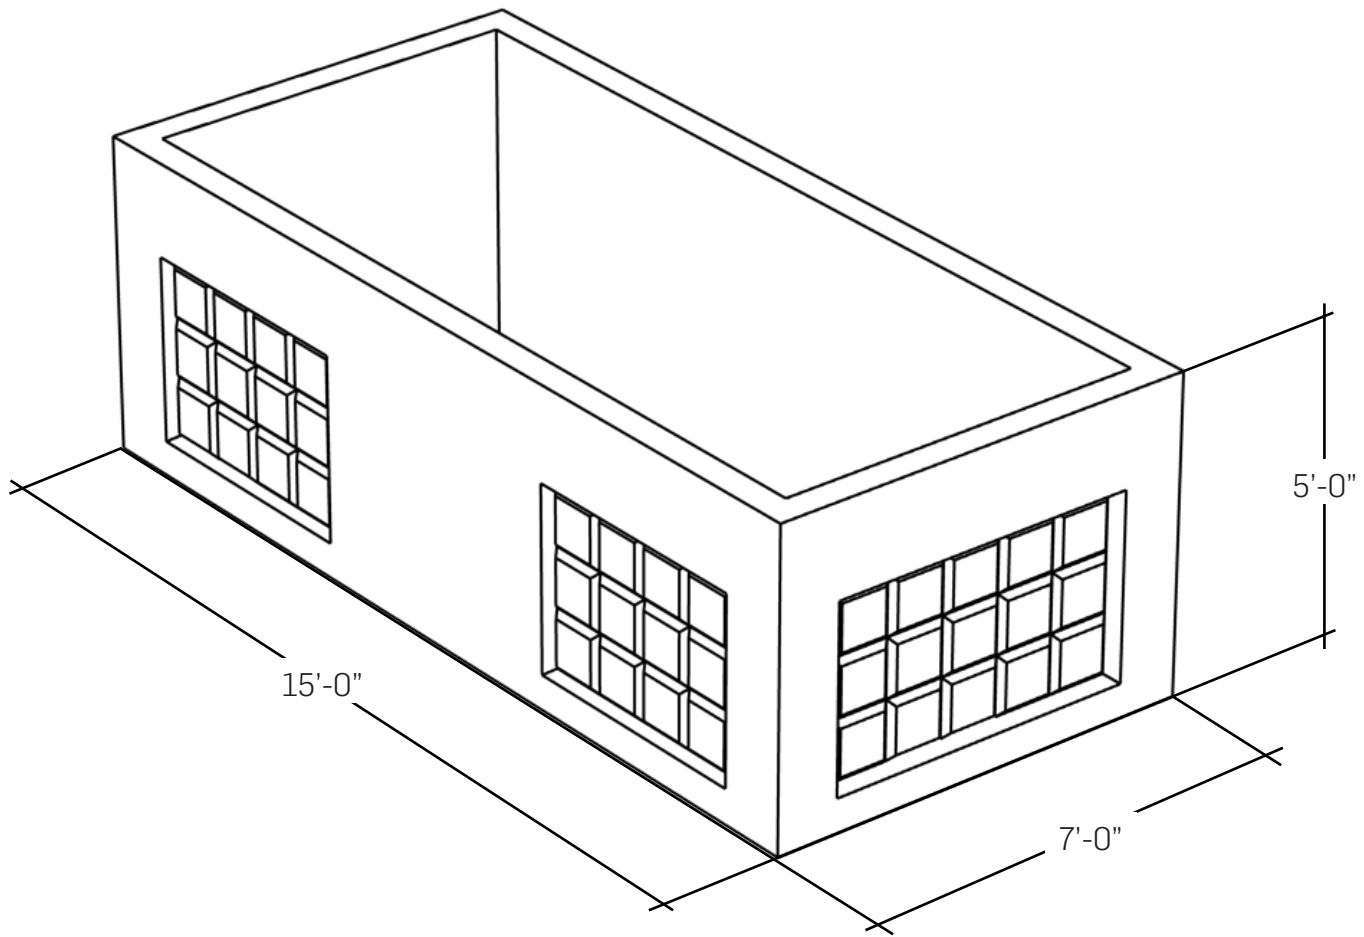

# VAULTS

## MODEL: 6145 PEPCO BASE

6'-0" X 14'-0" X 5'-0" ID

ENERGY