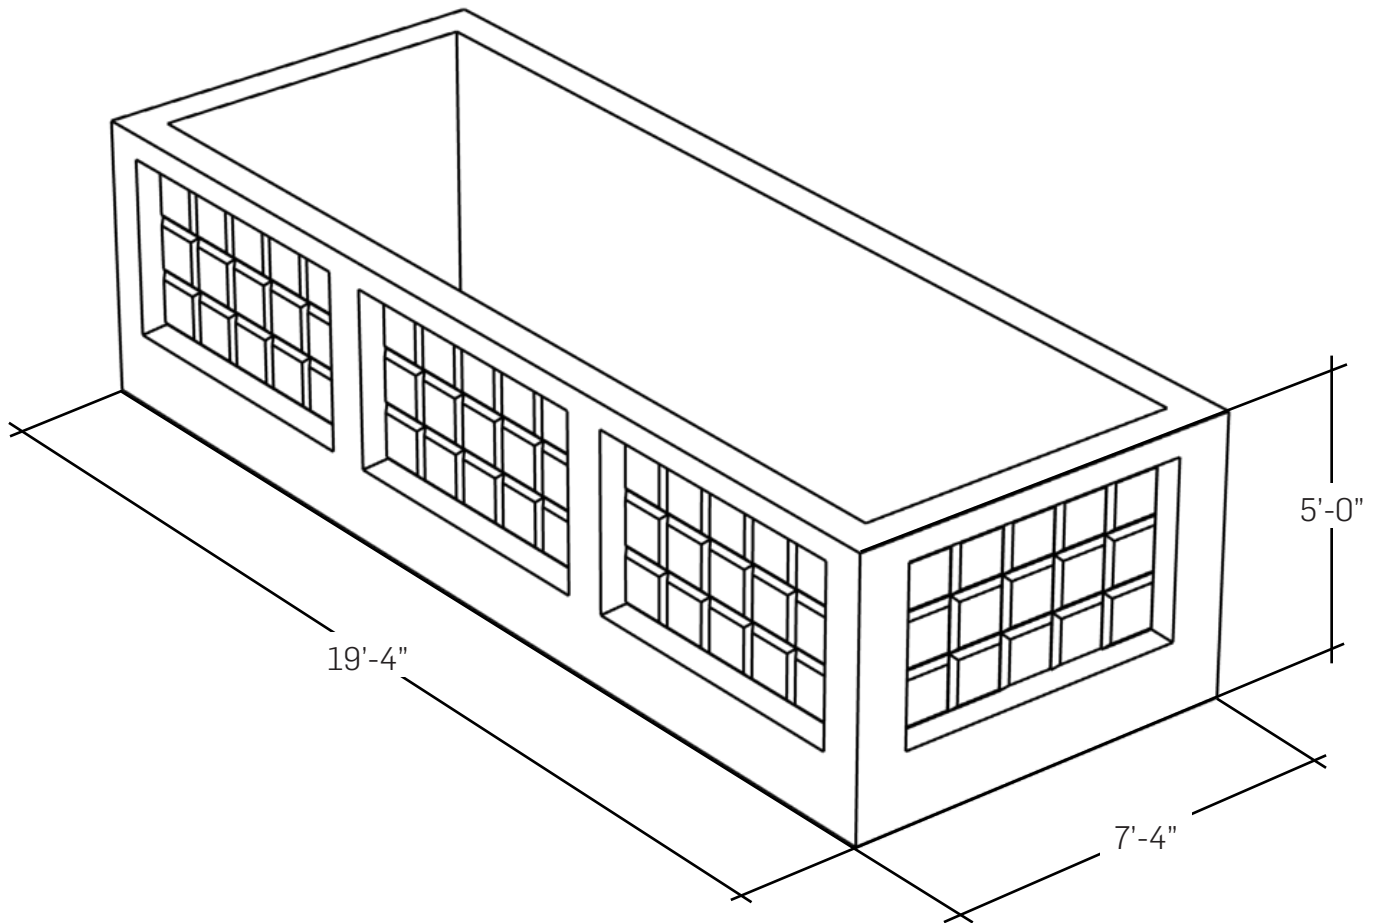

VAULTS

MODEL: 6185 PEPCO BASE

6'-0" X 18'-0" X 5'-0" ID

ENERGY