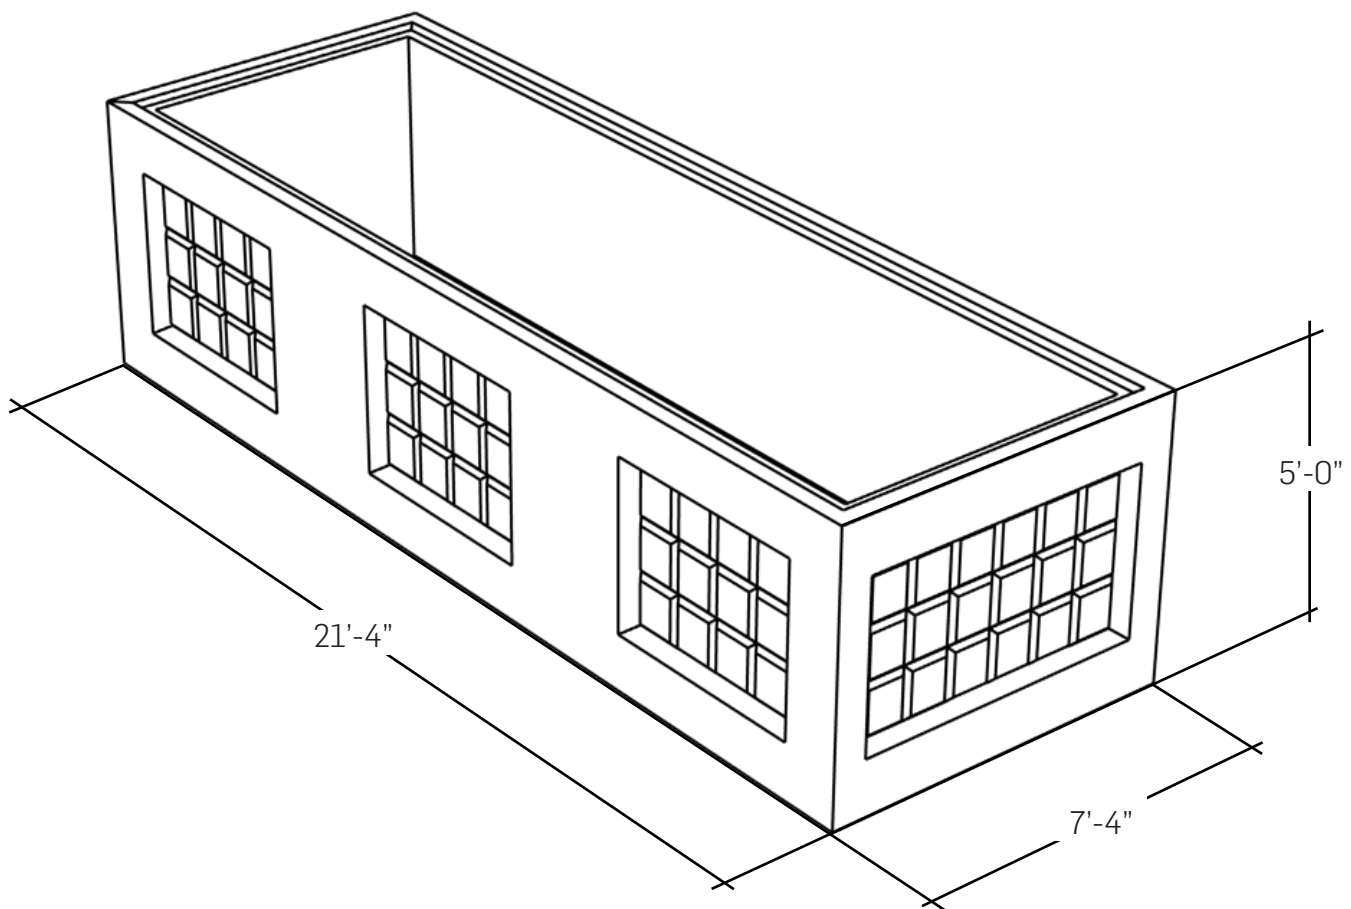

# VAULTS

## **MODEL: 6205 PEPCO BASE**

6'-0" X 20'-0" X 5'-0" ID

ENERGY