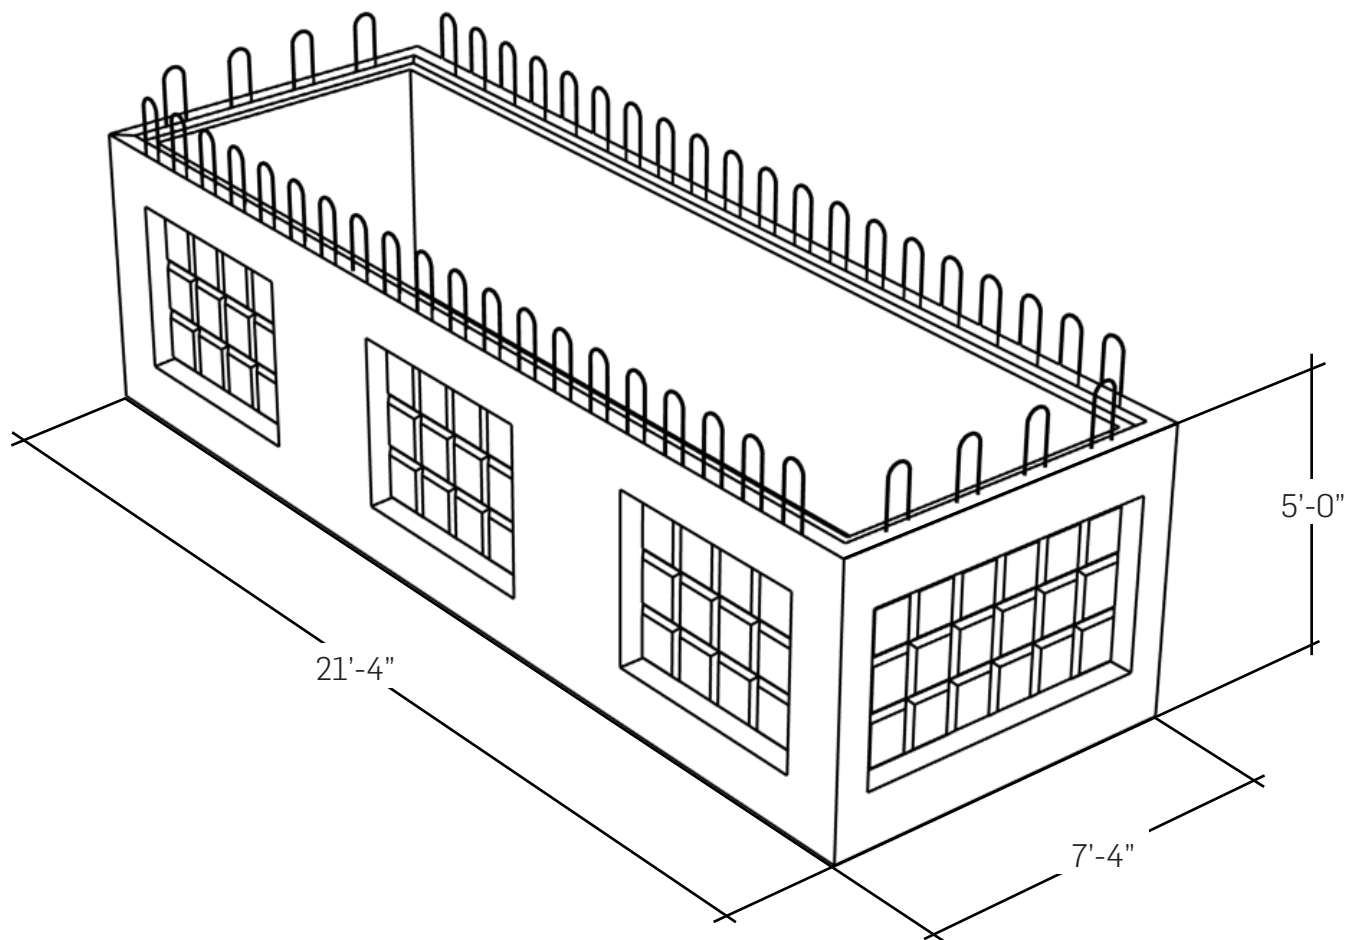

RISERS

MODEL: 6205 PEPCO RISER

6'-0" X 20'-0" X 5'-0" ID

ENERGY