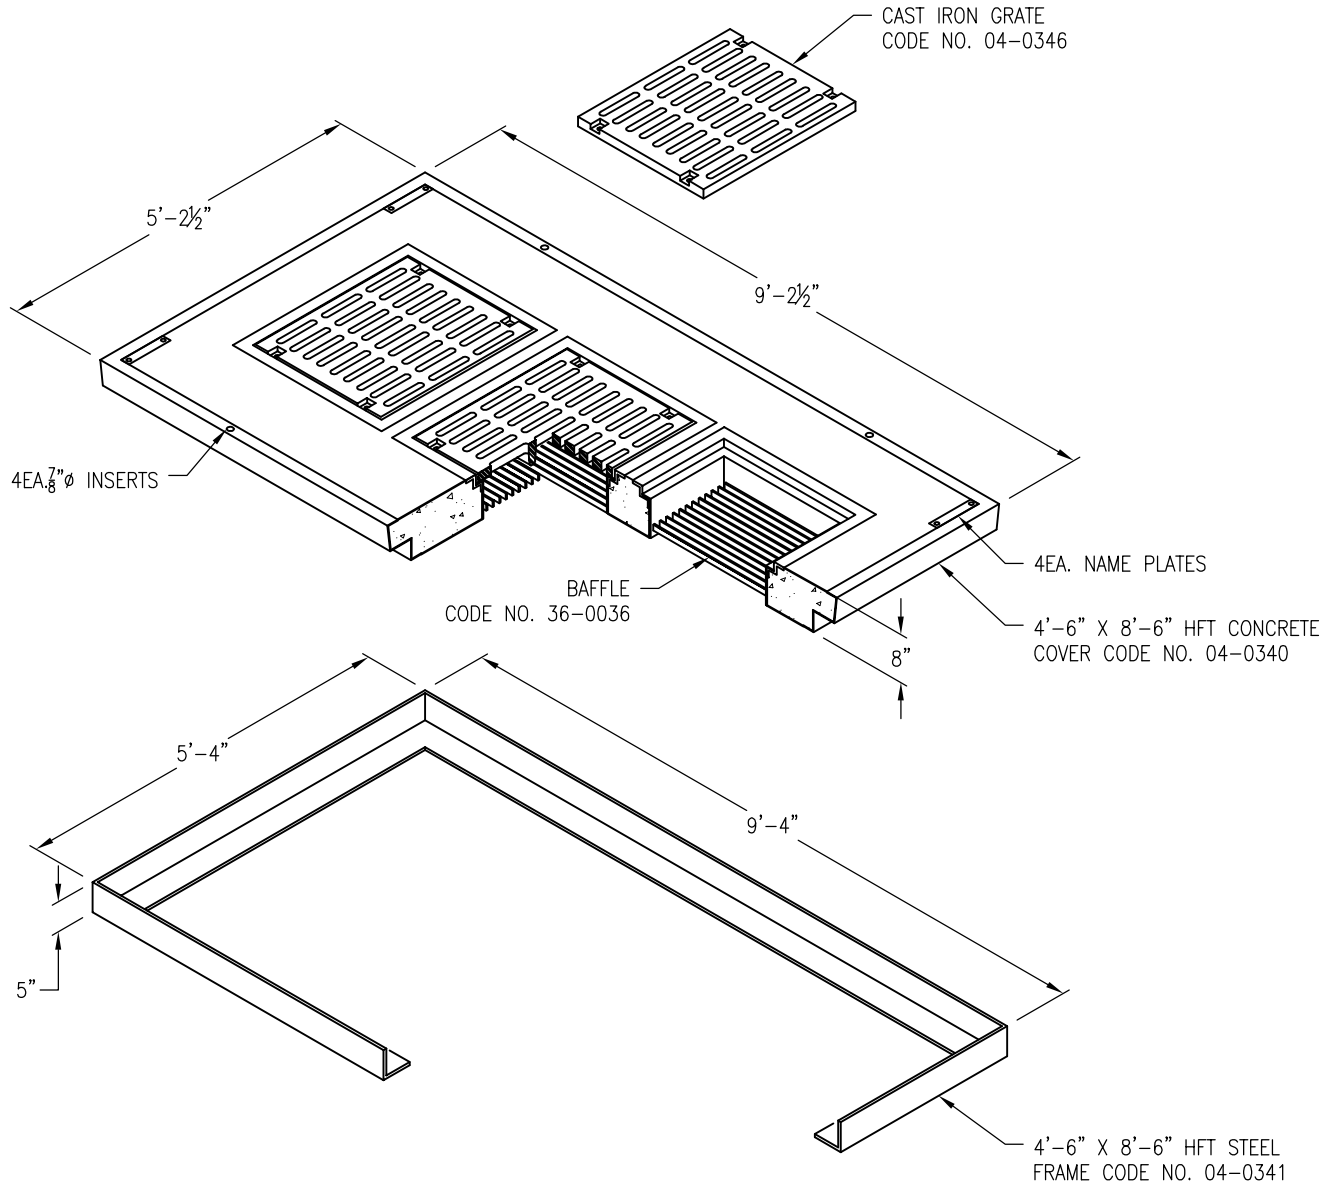

4'-6" X 8'-6" (NOMINAL)  
 HEAVY FULL TRAFFIC TRANSFORMER COVER  
 CODE NO.: 04-1442

PGE-37

DRAWING MAY NOT CONFORM TO THE  
 MOST CURRENT SPECIFICATION