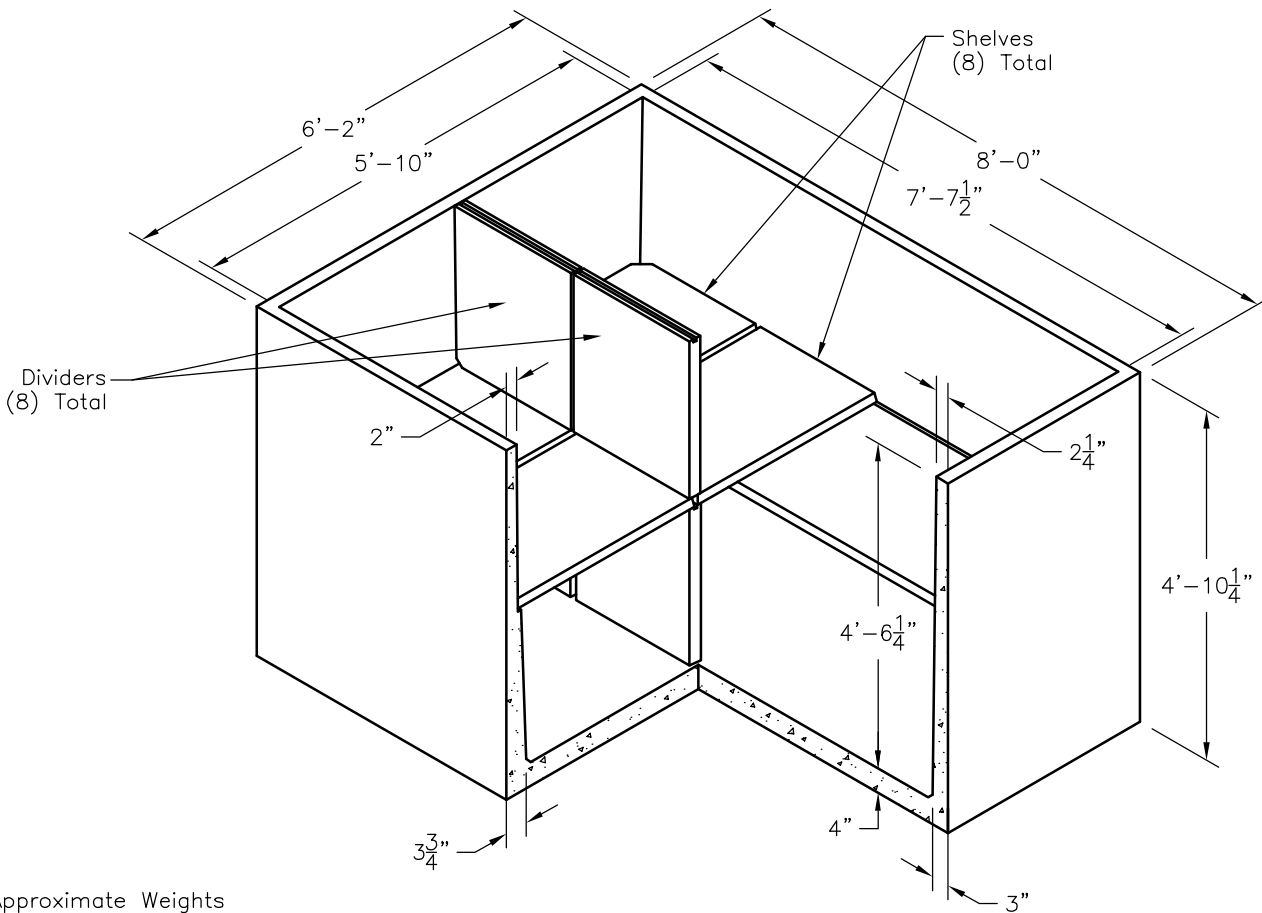

2 Ton Swiftlifts
1 Ea. Pc.

Half Top

4 Pc. Top

2 Ton Swiftlifts
2 Total

Approximate Weights
Crypt - 6800 Lbs
Half Top - 1600 Lbs
4 Piece Top Ea. - 300 Lbs
Dividers Ea. - 100 Lbs
Shelves Ea. - 100 Lbs

Overall Outside Dimensions
6'-2"W x 8'-0"L x 58 1/4"H
Overall Inside Dimensions
5'-10"W x 7'-7 1/2"L x 54 1/4"H

SCALE: 3/8" = 1'-0"

Southern California
Fontana, San Diego, Santa Paula
Phone: 800-626-3860 Fax: 909-428-3737

CRYPT 4Unit

FILE NAME: 070UEE4UNTFUCT.DWG

ISSUE DATE: August 2001

www.oldcastleprecast.com

C-22F & C-22FA 4 Unit Family Crypt