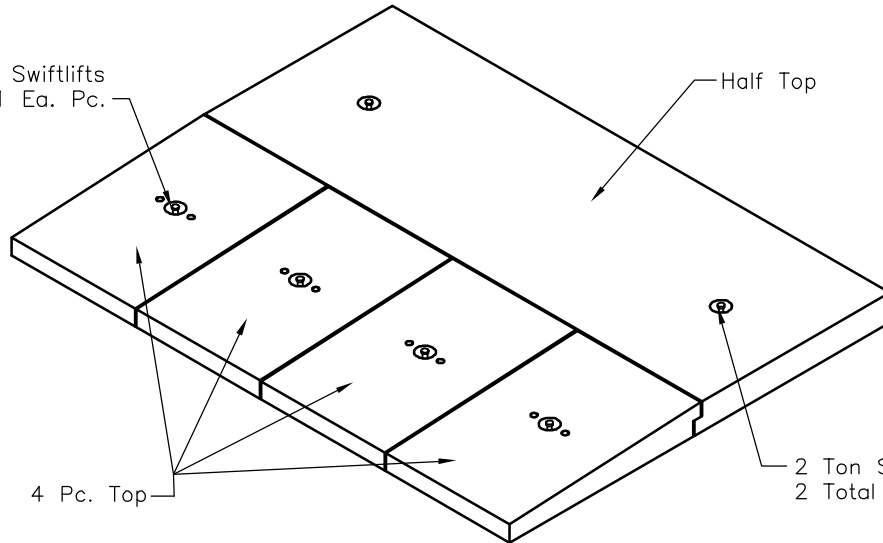

2 Ton Swiftlifts
1 Ea. Pc.

Half Top

4 Pc. Top

2 Ton Swiftlifts
2 Total

Approximate Weights
Crypt - 6800 Lbs
Half Top - 1600 Lbs
4 Piece Top Ea. - 300 Lbs
Dividers Ea. - 100 Lbs
Shelves Ea. - 100 Lbs

Overall Outside Dimensions
6'-2"W x 8'-0"L x 58 1/4"H
Overall Inside Dimensions
5'-10"W x 7'-7 1/2"L x 54 1/4"H

SCALE: 3/8" = 1'-0"

Southern California
Fontana, San Diego, Santa Paula
Phone: 800-626-3860 Fax: 909-428-3737

CRYPT 4Unit

FILE NAME: 070UEE4UNTFUCT.DWG

ISSUE DATE: August 2001

www.oldcastleprecast.com

C-22F & C-22FA 4 Unit Family Crypt