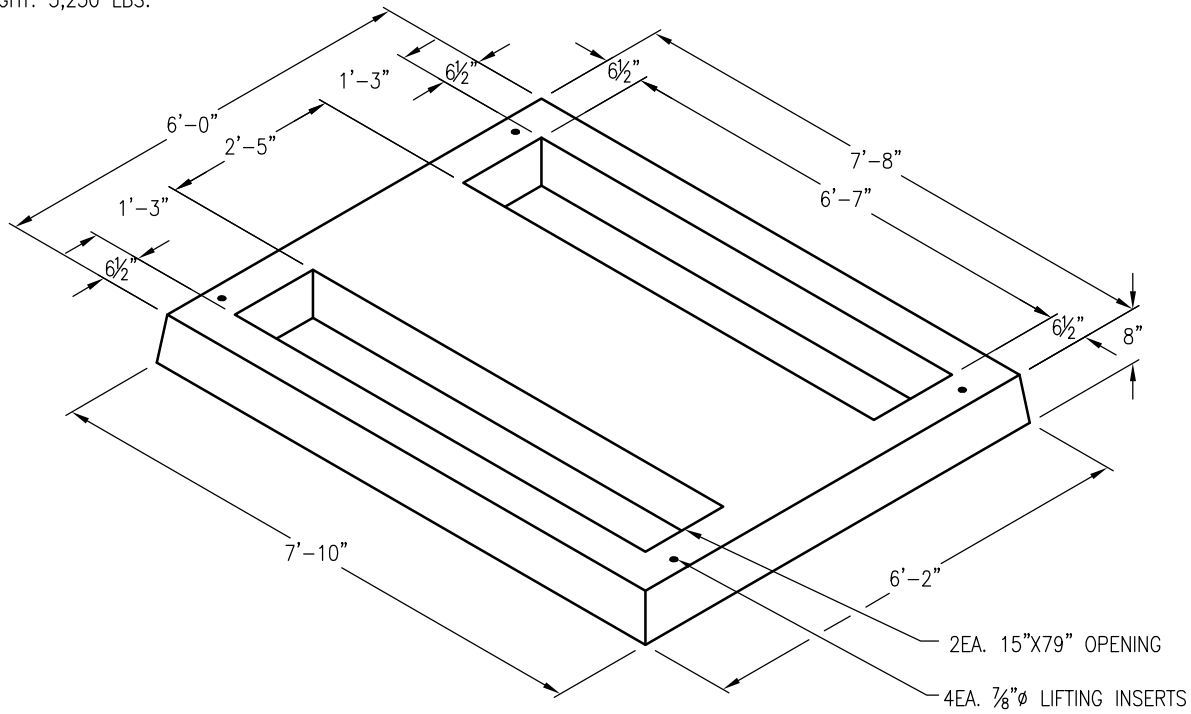

SPPCo PE0015U TRANSFORMER PAD
 7'-8"X6'-0"X0'-8" O.D. PAD
 24-0736
 PAD WEIGHT: 3,250 LBS.

SPPC-9

SPPCo PE0030U TRANSFORMER PAD
 5'-0"X6'-0"X0'-8" O.D. PAD
 24-0691
 PAD WEIGHT: 2,850 LBS.

DRAWING MAY NOT CONFORM TO THE
 MOST CURRENT SPECIFICATION