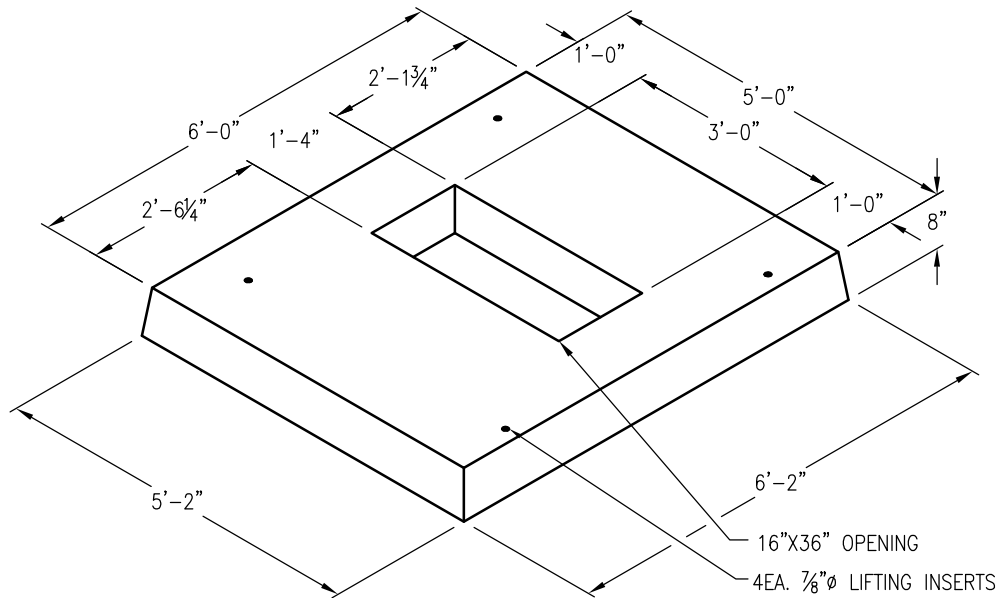

SPPCo PE0015U TRANSFORMER PAD
 7'-8"X6'-0"X0'-8" O.D. PAD
 24-0736
 PAD WEIGHT: 3,250 LBS.

SPPC-9

SPPCo PE0030U TRANSFORMER PAD
 5'-0"X6'-0"X0'-8" O.D. PAD
 24-0691
 PAD WEIGHT: 2,850 LBS.

DRAWING MAY NOT CONFORM TO THE
 MOST CURRENT SPECIFICATION