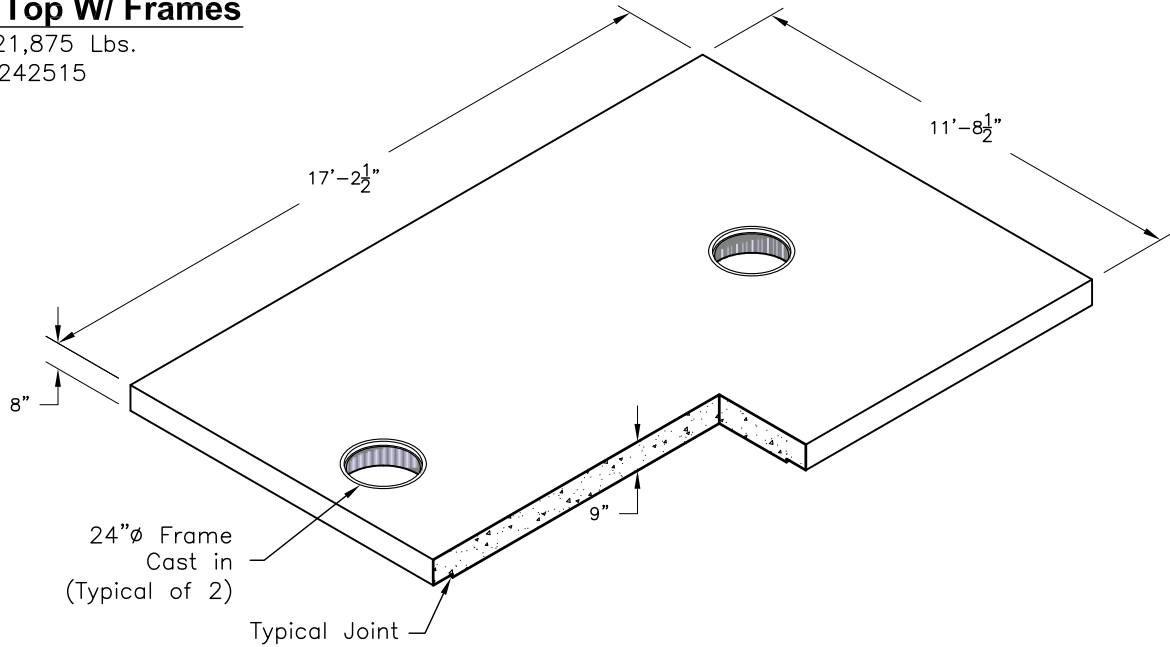

4000 GT Top W/ Frames

Weight - 21,875 Lbs.

Item# - 1242515

**4000 GT Body
W/ Baffles**

Weight - 44,625 Lbs.

Item# - 1242510