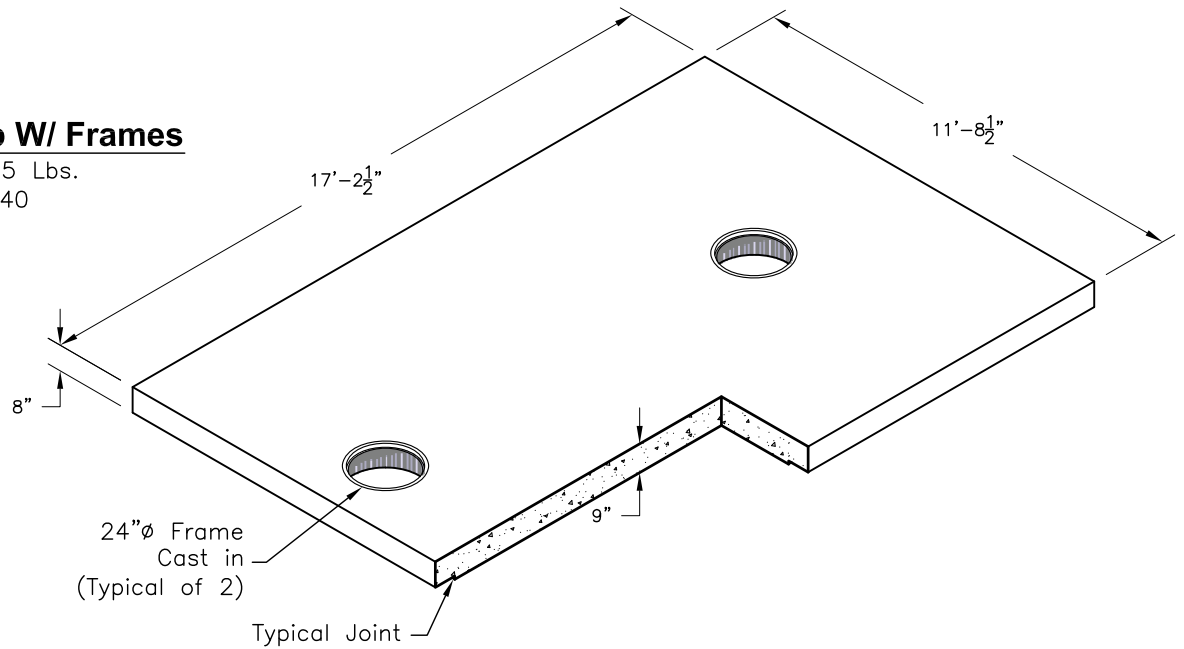

**5000 GT Top W/ Frames**

 Weight - 21,875 Lbs.  
 Item# - 1242540

**5000 GT Body  
W/ Baffles**

 Weight - 51,275 Lbs.  
 Item# - 1242520
