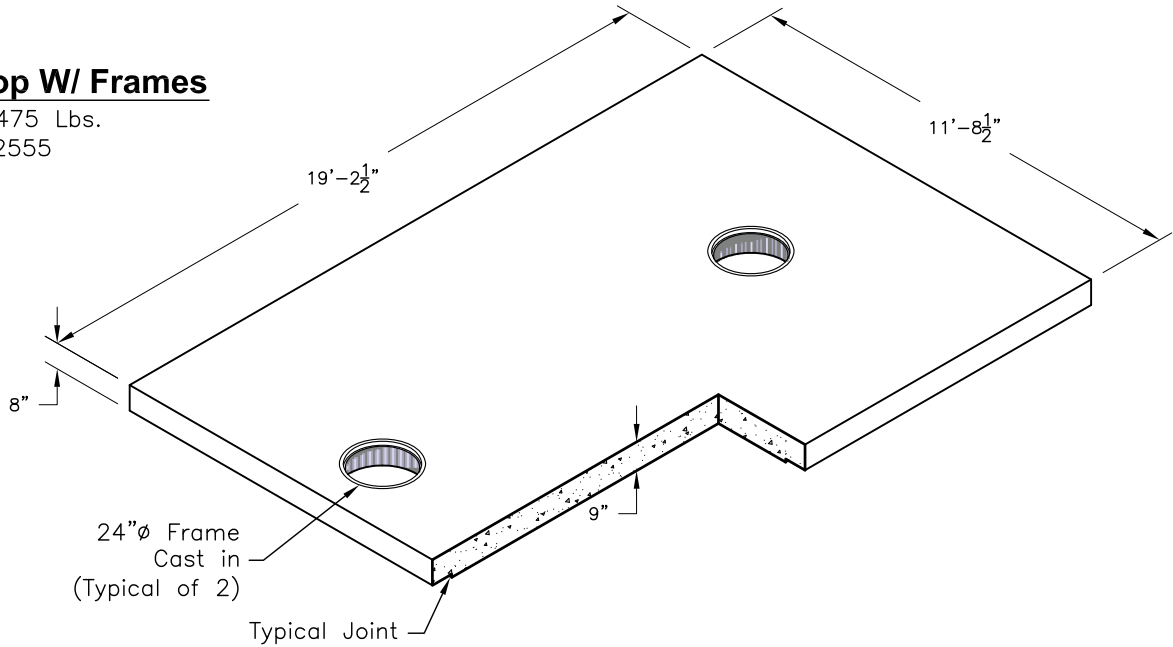

6000 GT Top W/ Frames

Weight - 24,475 Lbs.
Item# - 1242555

6000 GT Body W/ Baffles

Weight - 55,375 Lbs.
Item# 1242550