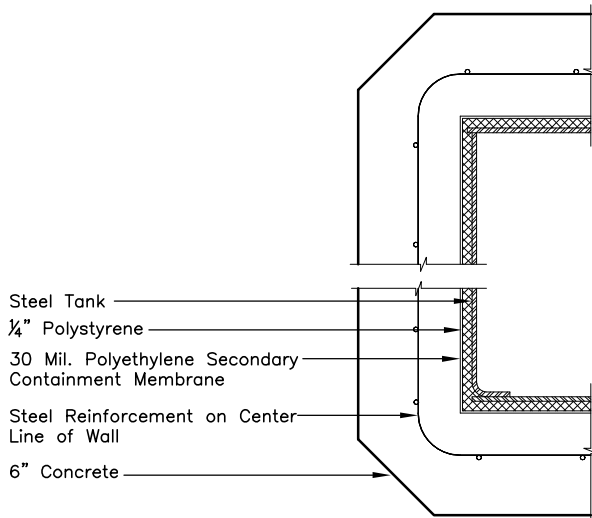

**Iso View**  
For Reference Only

**A-SECTION DETAIL**

GALLON CAPACITY	WEIGHT
500	+/-13,000 lbs.