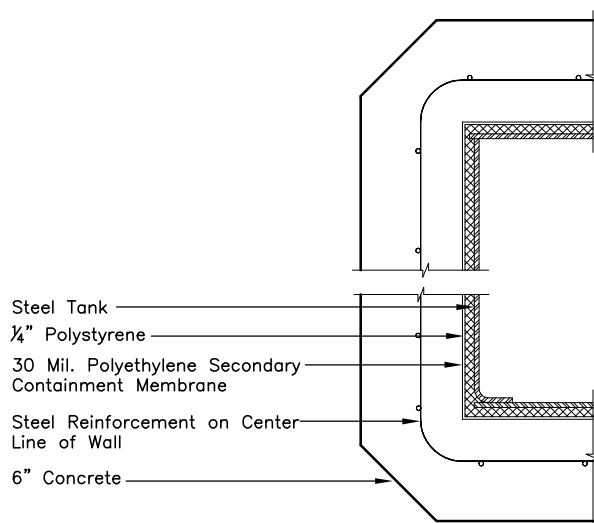

Iso View

For Reference Only

A-SECTION DETAIL

GALLON CAPACITY	WEIGHT
1000	+/- 18,000 lbs.