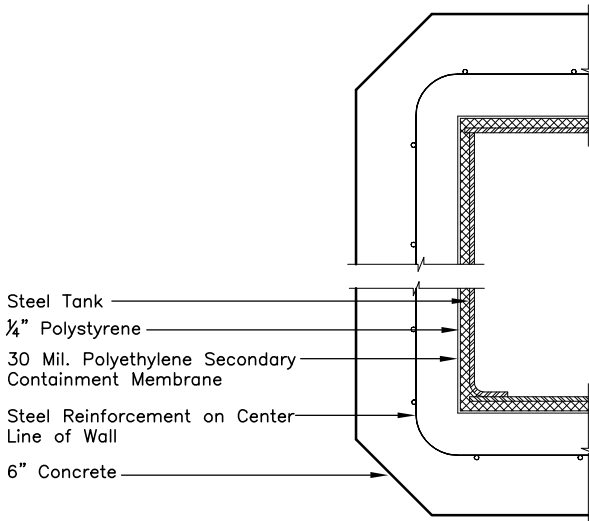

Iso View
For Reference Only

A-SECTION DETAIL

GALLON CAPACITY	WEIGHT
1000	+/- 18,000 lbs.