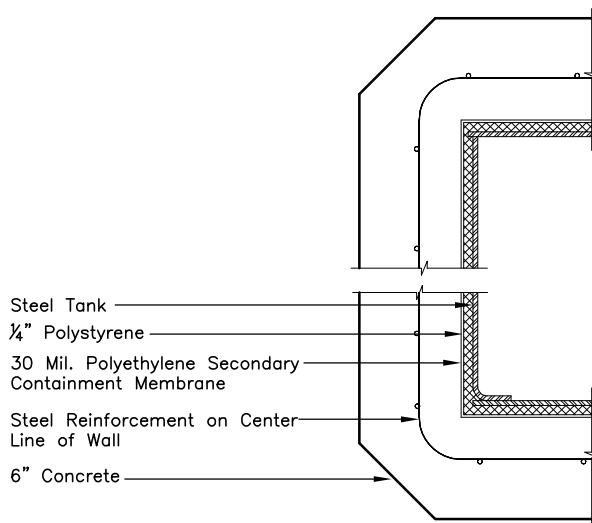

Iso View
 For Reference Only

A-SECTION DETAIL

GALLON CAPACITY	WEIGHT
2000	+/-28,000 lbs.