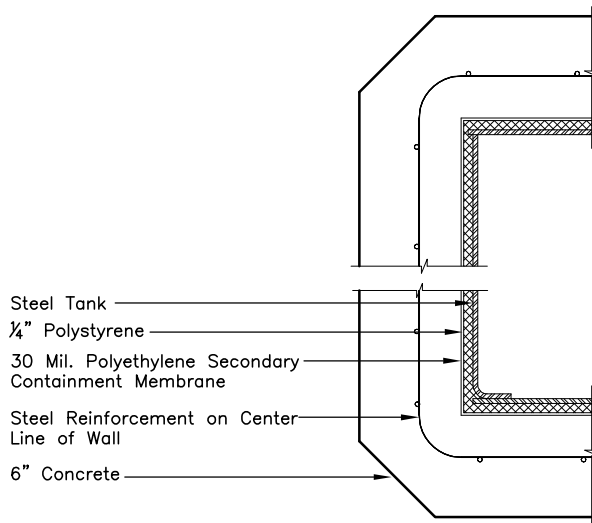

**Iso View**  
For Reference Only

**A-SECTION DETAIL**

GALLON CAPACITY	WEIGHT
3000	+ - 32,100 lbs.