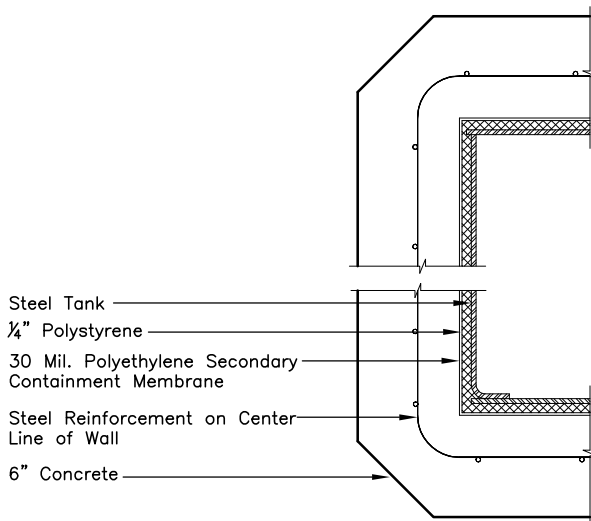

**Iso View**  
For Reference Only

**A-SECTION DETAIL**

GALLON CAPACITY	WEIGHT
5200	+/-50,000 lbs.