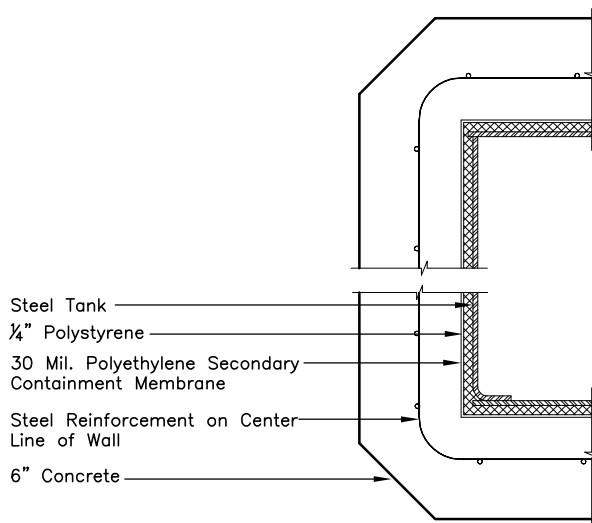

Iso View
For Reference Only

A-SECTION DETAIL

GALLON CAPACITY	WEIGHT
4000	+/-41,000 lbs.