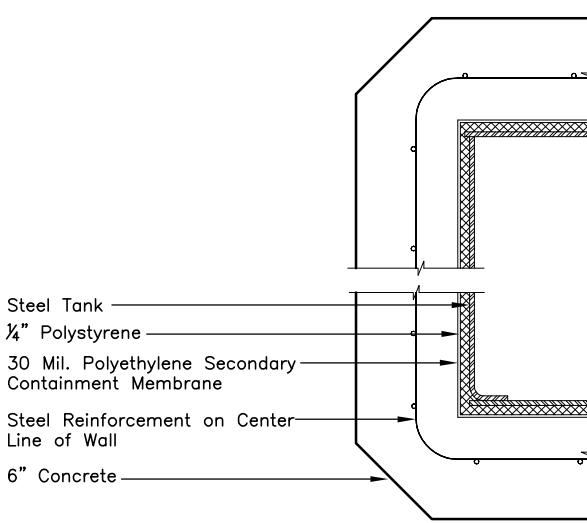

Iso View
For Reference Only

A-SECTION DETAIL

| GALLON CAPACITY | WEIGHT |
|-----------------|----------------|
| 6000 | +/-55,000 lbs. |