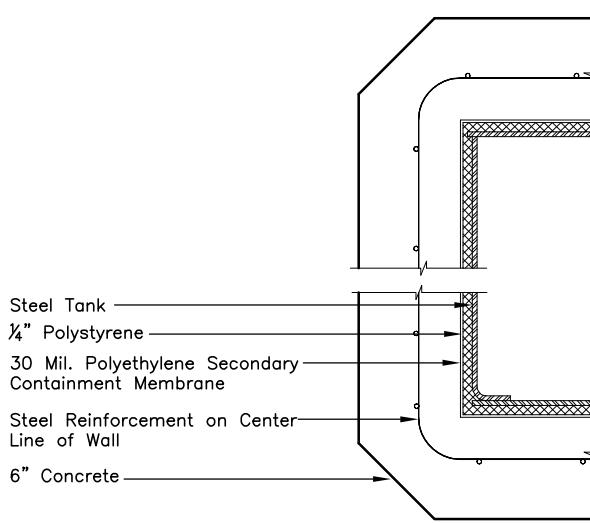

Iso View
 For Reference Only

A-SECTION DETAIL

GALLON CAPACITY	WEIGHT
8000	+/-70,000 lbs.