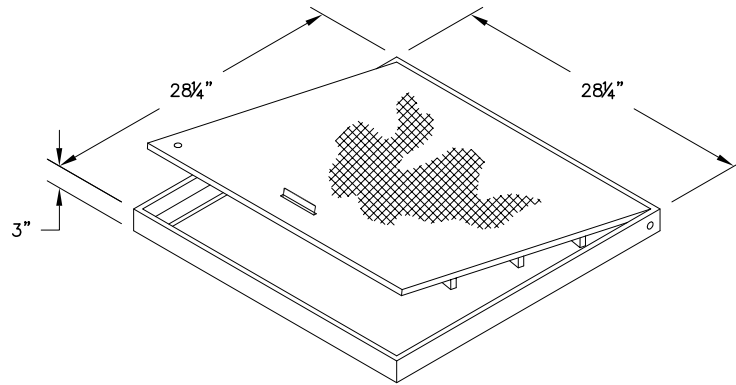

Hinged H-10 Cover

Weight - 111 Lbs.
Item# - 7201600

Body

Weight - See Table
Item# - See Table