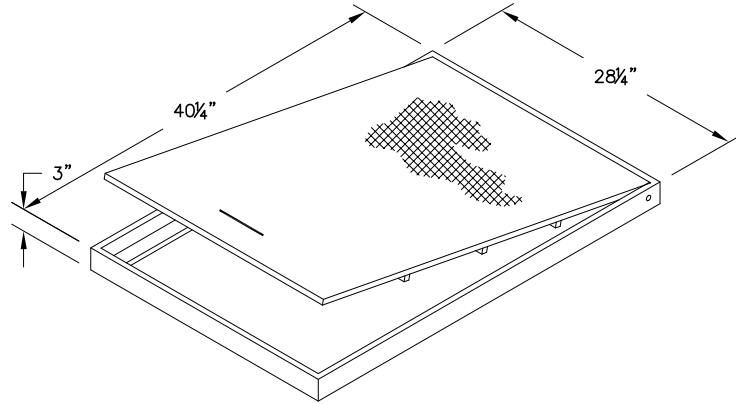

**Hinged H-10 Cover**

Weight - 182 Lbs.  
Item# - 7202200

**Body**

Weight - 2750 Lbs.  
Item# - 1041080