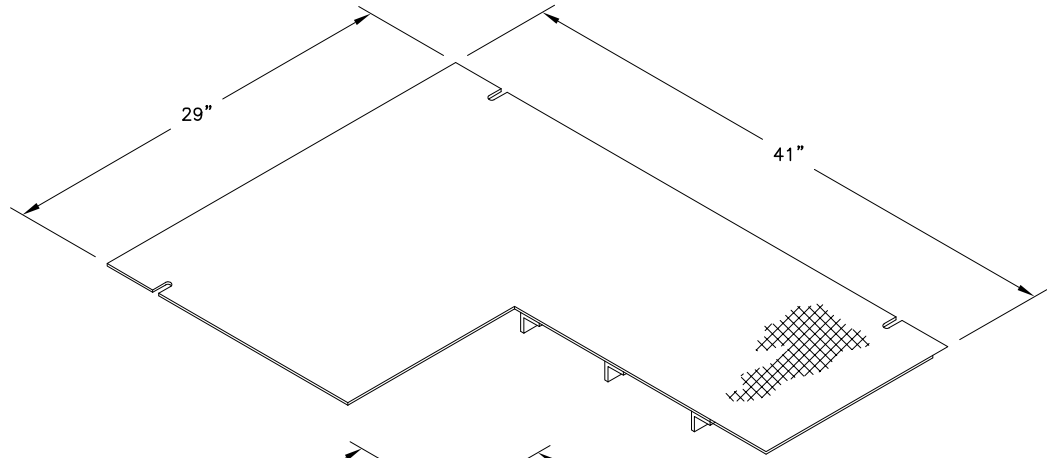

Cover

Weight - 209 Lbs.
Item# - 7203350

Frame

Weight - 55 Lbs.
Item# - 7203300

Ground Box

Weight - 2275 Lbs.
Item# - 1041000