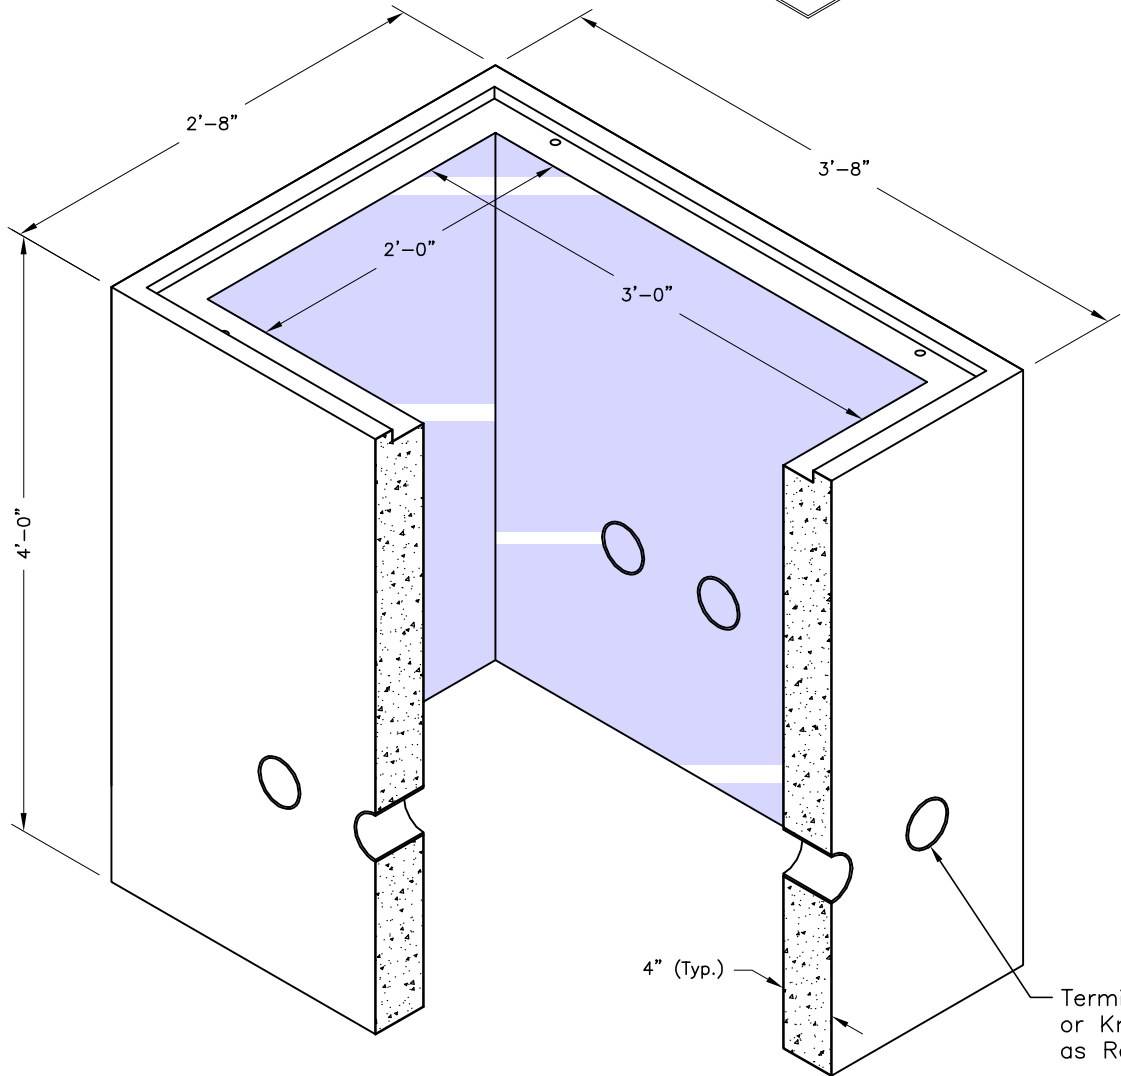

Cover

Weight - 209 Lbs.
Item# - 7203350

Frame

Weight - 55 Lbs.
Item# - 7203300

Ground Box

Weight - 2275 Lbs.
Item# - 1041000