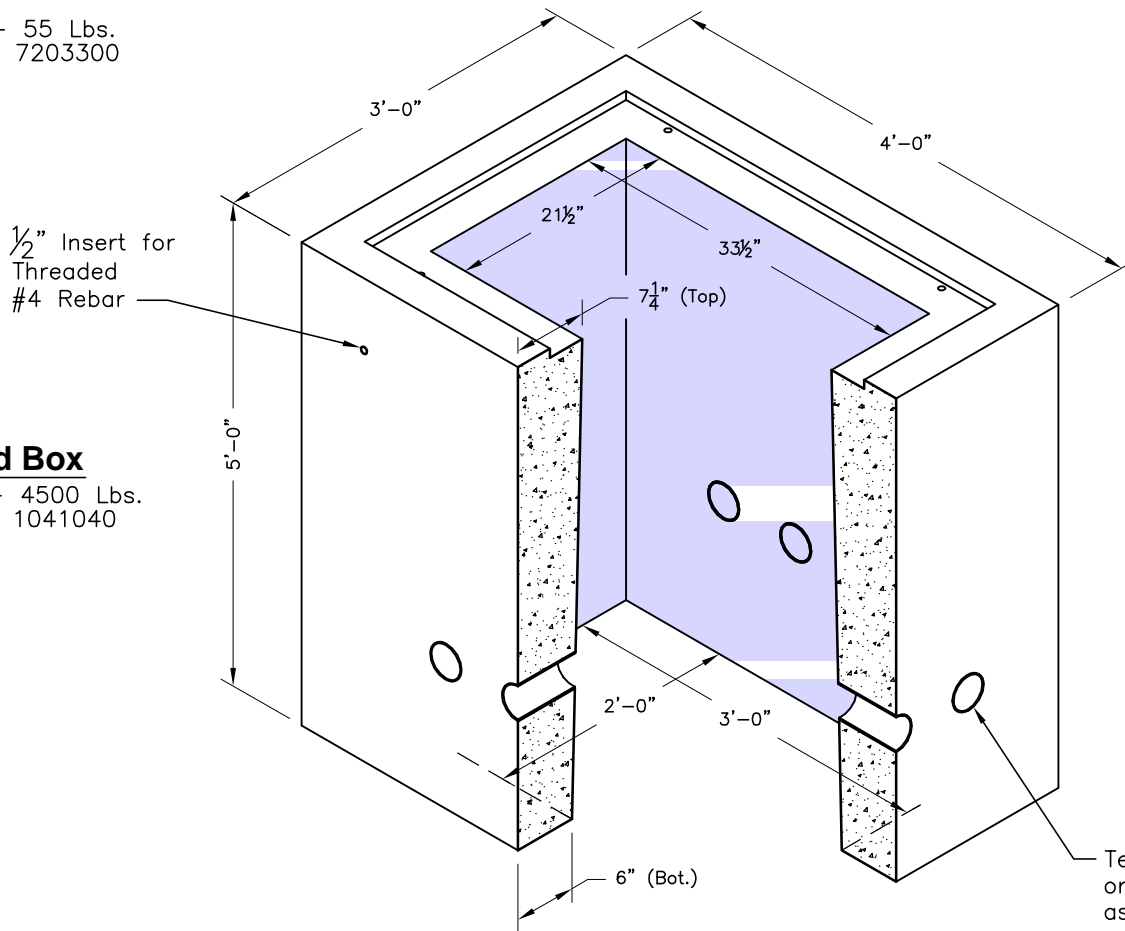

Cover

Weight - 209 Lbs.
Item# - 7203350

Frame

Weight - 55 Lbs.
Item# - 7203300

Ground Box

Weight - 4500 Lbs.
Item# - 1041040