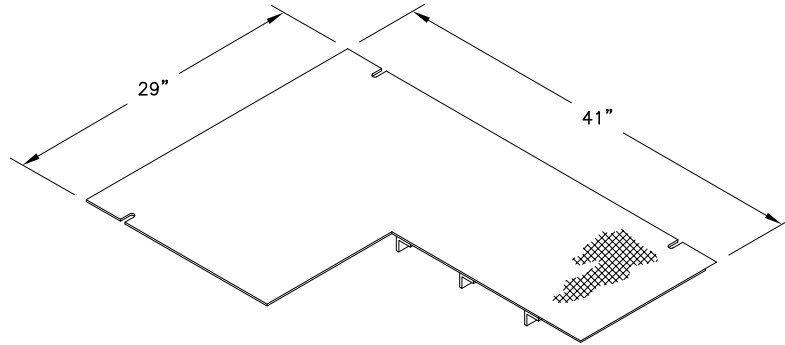

Cover

Weight - 209 Lbs.
Item# - 7203350

Frame

Weight - 55 Lbs.
Item# - 7203300

Ground Box

Weight - 4500 Lbs.
Item# - 1041040