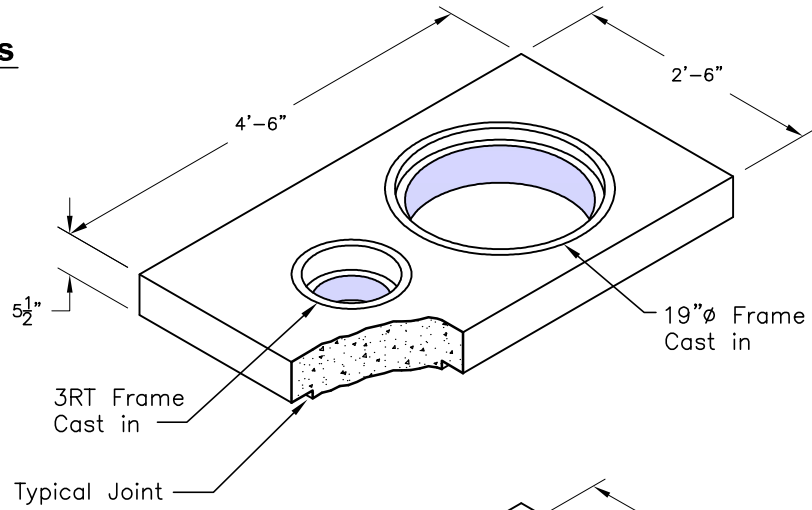

**200 GT Cover W/ Frames**

Weight - 625 Lbs.  
Item# - 1241640

**200 GT Body W/ Baffle**

Weight - 3,375 Lbs.  
Item# - 1241740