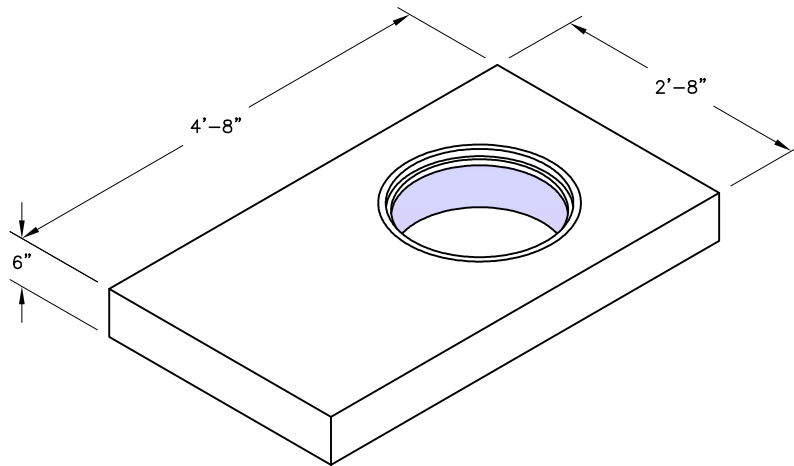

19"Ø C.I. COVER

Weight - 57 Lbs.
Item# - 7104050

**A.D. BASIN COVER
W/ FRAME**

Weight - 775 Lbs.
Item# - 1022800

A.D. BASIN BODY

Weight - 3375 Lbs.
Item# - 1241720