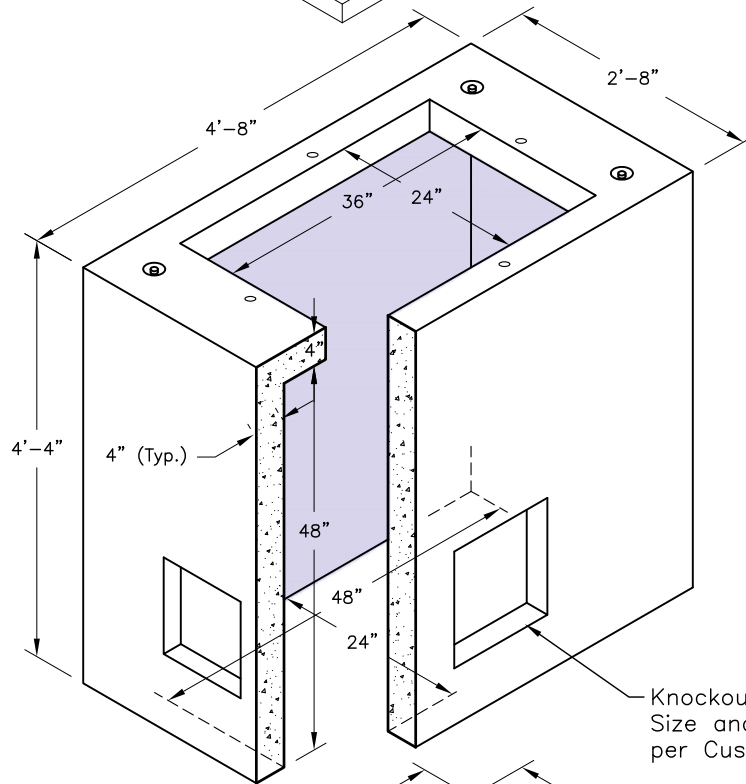

**Hinged H-10 Cover**

 Weight - 182 Lbs.  
 Item# - 7202200

**Body**

 Weight - 3225 Lbs.  
 Item# - 1041160

**Floor Slab**

 Weight - 625 Lbs.  
 Item# - 1041140
