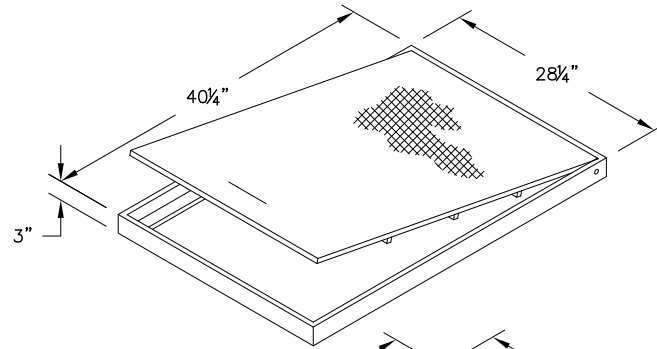

**Hinged H-10 Cover**

 Weight - 182 Lbs.  
 Item# - 7202200

**Body**

 Weight - 3225 Lbs.  
 Item# - 1041160

**Floor Slab**

 Weight - 625 Lbs.  
 Item# - 1041140
