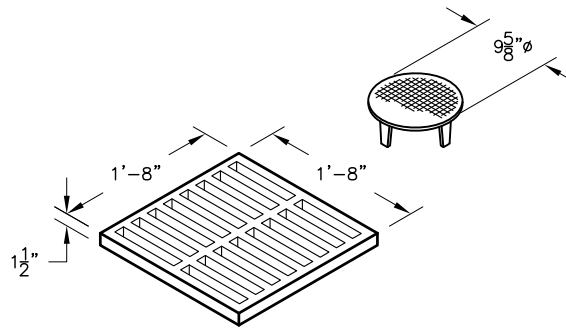

3-RT C.I. Cover

 Weight - 12 Lbs.
Item# - 7101801

20" x 20" C.I. Grate

 Weight - 78 Lbs.
Item# - 7103600

200 ST Cover W/ Frames

 Weight - 750 Lbs.
Item# - 1241700

200 ST Body W/ Baffle

 Weight - 3625 Lbs.
Item# - 1241780
