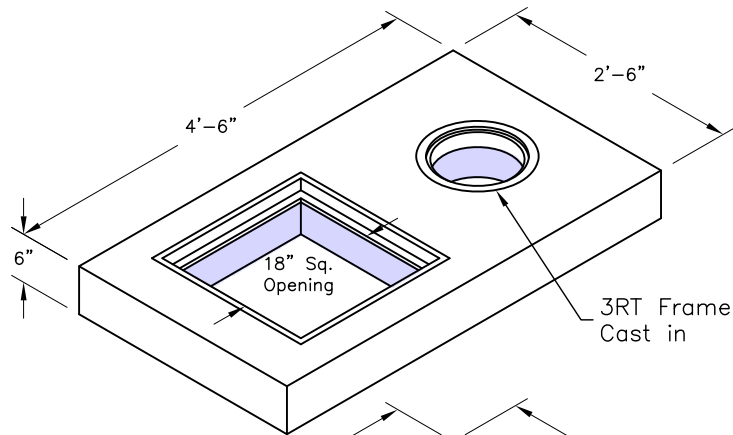

3-RT C.I. Cover

 Weight - 12 Lbs.
Item# - 7101801

20" x 20" C.I. Grate

 Weight - 78 Lbs.
Item# - 7103600

200 ST Cover W/ Frames

 Weight - 750 Lbs.
Item# - 1241700

200 ST Body W/ Baffle

 Weight - 3625 Lbs.
Item# - 1241780
