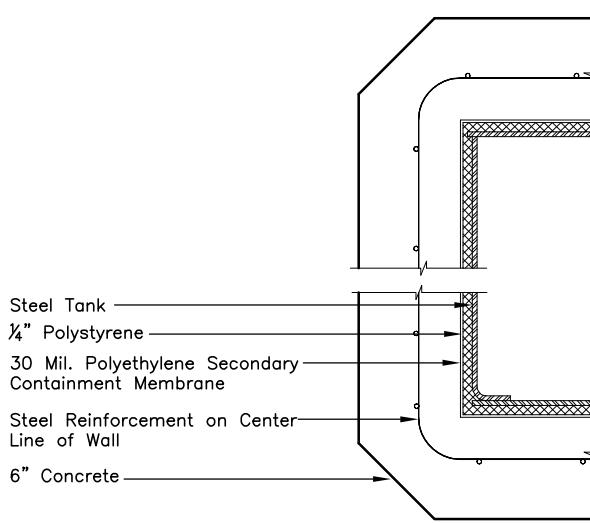

Iso View
For Reference Only

A-SECTION DETAIL

GALLON CAPACITY	WEIGHT
12,000	±100,000 lbs.