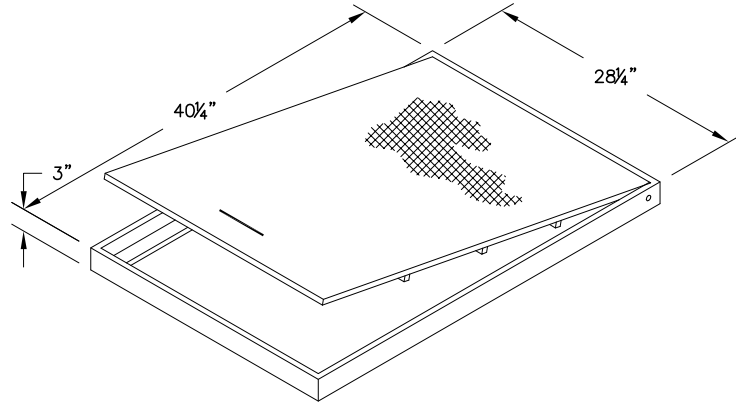

Hinged H-10 Cover

Weight - 182 Lbs.
Item# - 7202200

Body

Weight - 2750 Lbs.
Item# - 1041080