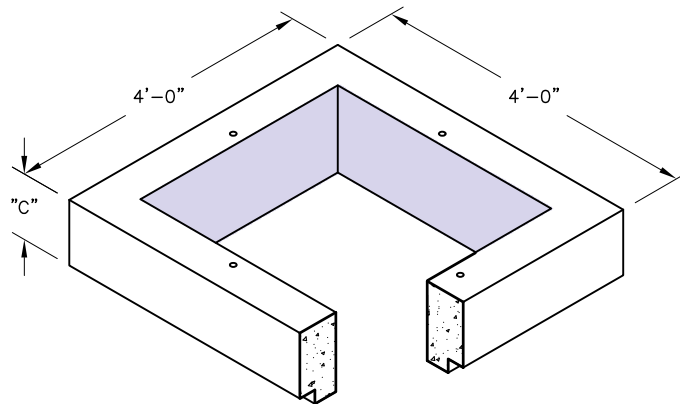

Hinged H-10 Cover

Weight - 253 Lbs.
Item# - 7204250
(See Note 1)

Extension

See Table

Body

See Table

Knockout Size and Location will Vary Per Cust. Spec.