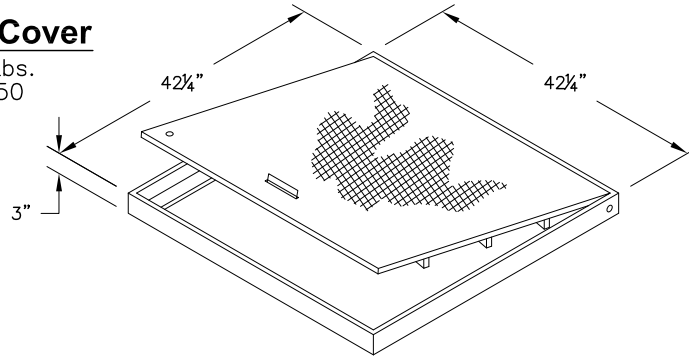

Hinged H-10 Cover

Weight - 253 Lbs.
Item# - 7204250
(See Note 1)

Extension

See Table

Body

See Table

Knockout Size and Location will Vary Per Cust. Spec.