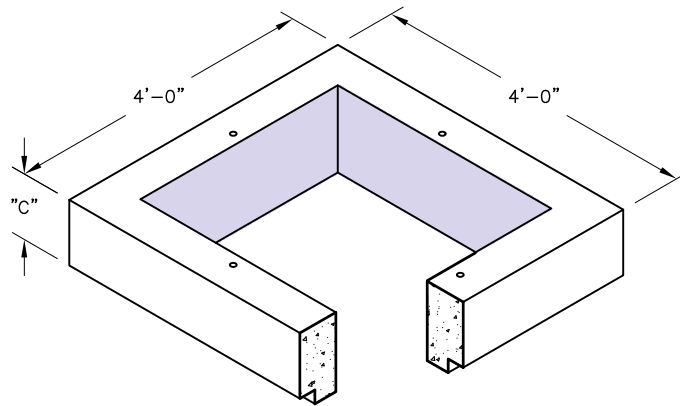

Hinged H-10 Cover

Weight - 253 Lbs.
Item# - 7204250
(See Note 1)

Extension

See Table

Body

See Table

Knockout Size and Location will Vary Per Cust. Spec.