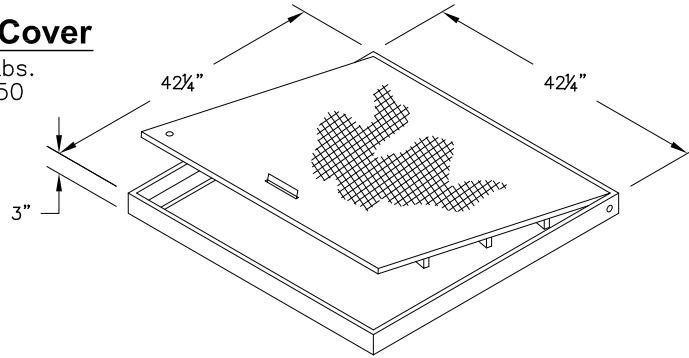

Hinged H-10 Cover

Weight - 253 Lbs.
Item# - 7204250
(See Note 1)

Extension

See Table

Body

See Table

Knockout Size and Location will Vary Per Cust. Spec.