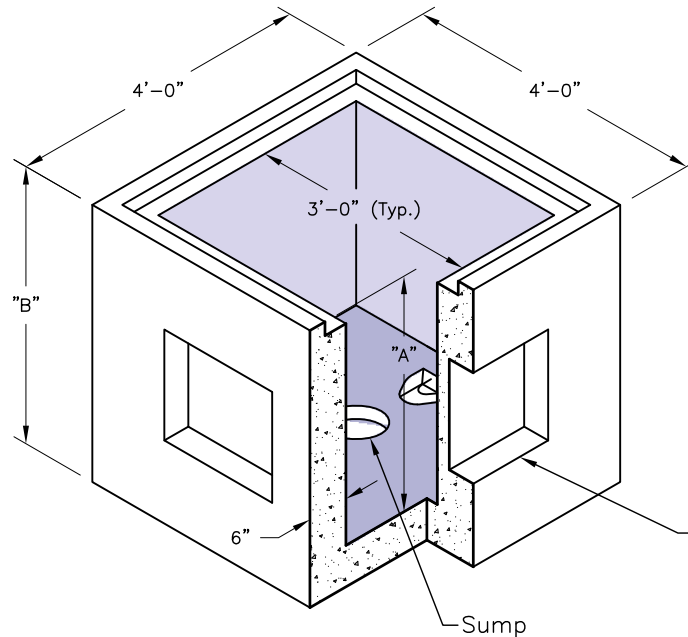

Hinged H-10 Cover

Weight - 253 Lbs.
Item# - 7204250
(See Note 1)

Extension

See Table

Body

See Table

Knockout Size and Location will Vary Per Cust. Spec.