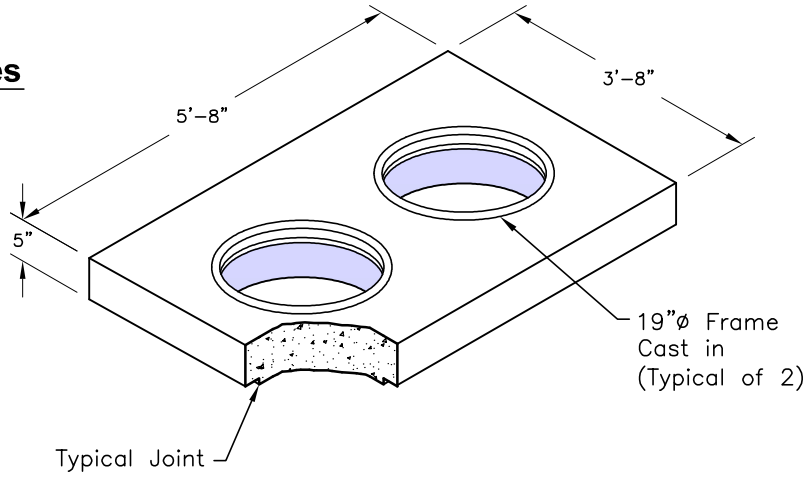

**270 GT Top W/ Frames**

Weight - 1,200 Lbs.  
Item# - 1242100

**270 GT Body W/ Baffles**

Weight - 5,425 Lbs.  
Item# - 1242140