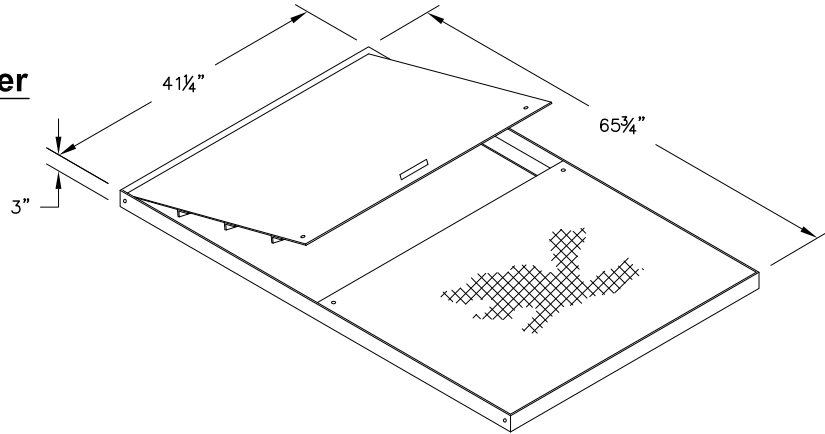

Hinged H-10 Cover

Weight - 470 Lbs.
Item# - 7205600

Body

Weight - See Table
Item# - See Table