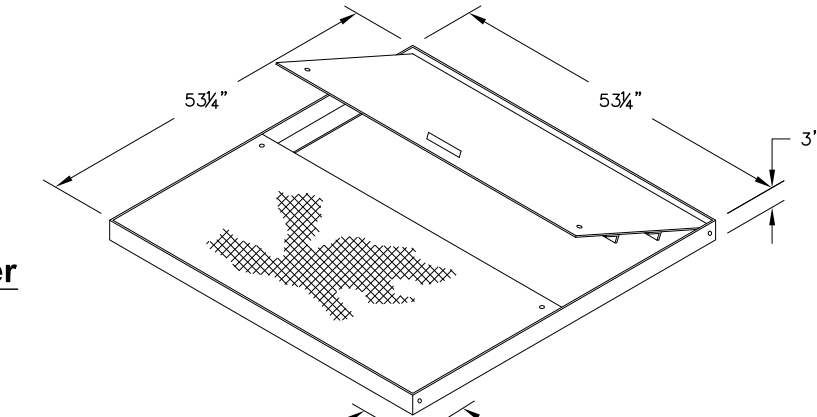

Hinged H10 Cover

Weight - 410 Lbs.
Item# - 7206750

Extension

Weight - 1360 Lbs.
Item# - 1042420

Body

Weight - See Table
Item# - See Table