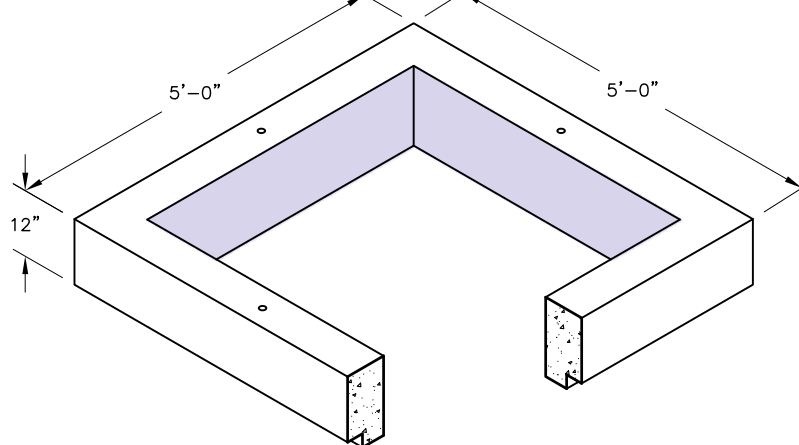

Hinged H10 Cover

Weight - 410 Lbs.
Item# - 7206750

Extension

Weight - 1360 Lbs.
Item# - 1042420

Body

Weight - See Table
Item# - See Table