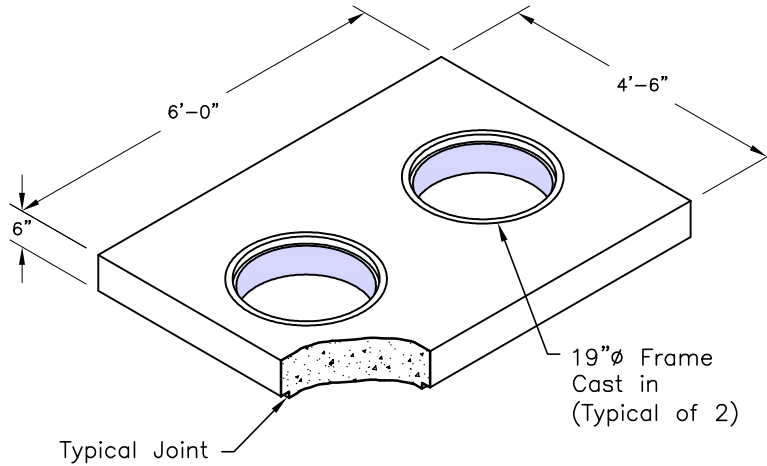

500 GT Top W/ Frame

Weight - 2,000 Lbs.
Item# - 1242420

500 GT Body W/ Baffles

Weight - 8,200 Lbs.
Item# - 1242480