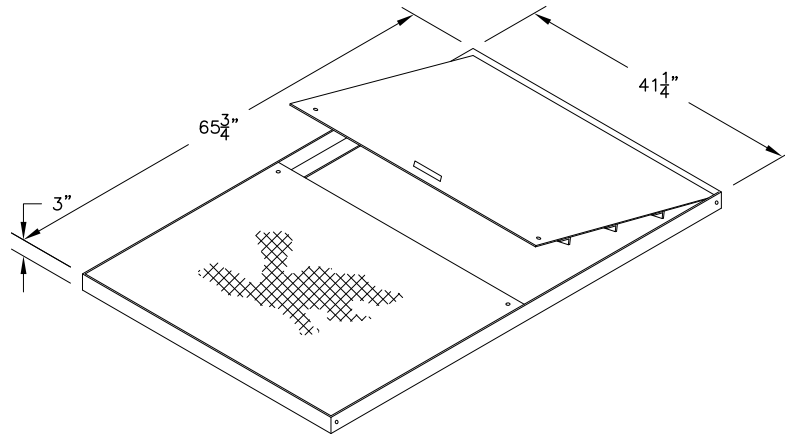

Hinged H10 Cover

Weight - 470 Lbs.
Item# - 7205600

Top

Weight - 6150 Lbs.
Item# - 1000340