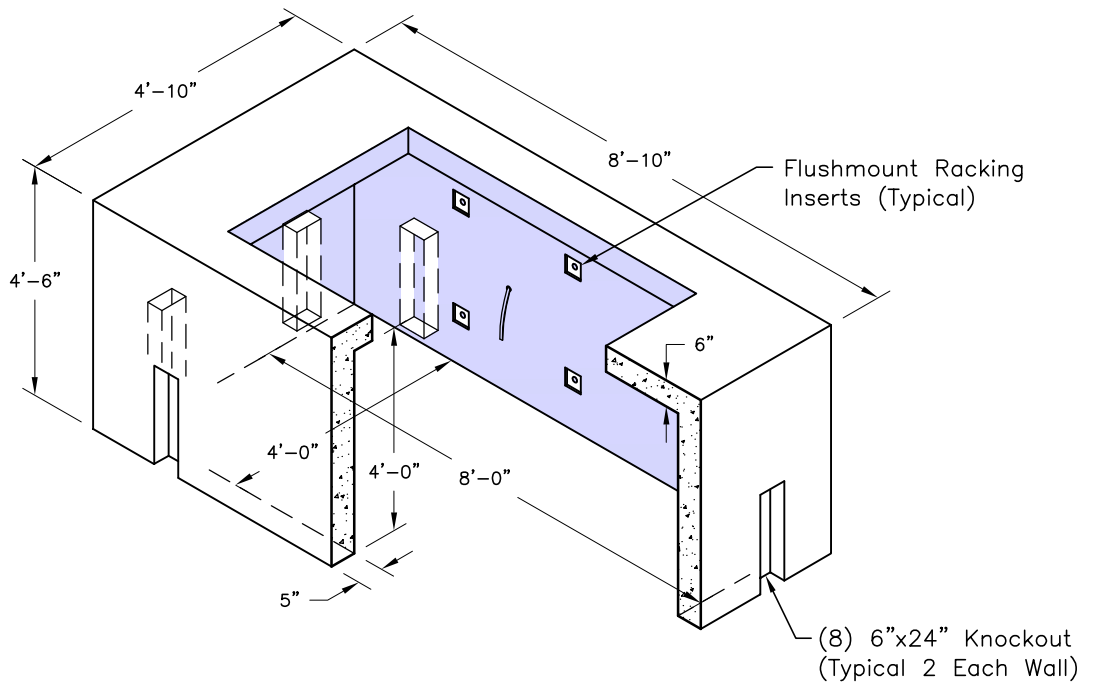

HINGED H-20 COVER

Weight - 470 Lbs.
Item# - 7205750

BODY

Weight - 9000 Lbs.
Item# - 1009700

BASE

Weight - 3200 Lbs.
Item# - 1009100