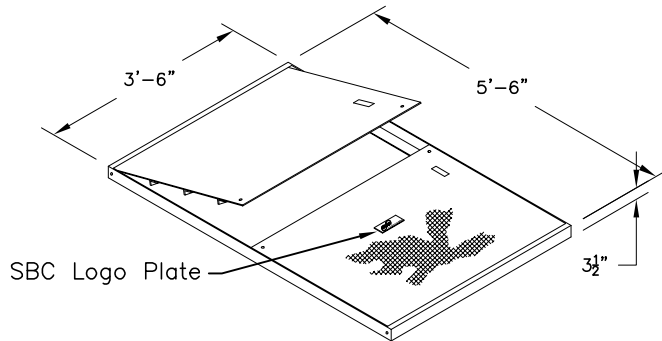

HINGED H-20 COVER

Weight - 470 Lbs.
Item# - 7205750

BODY

Weight - 9000 Lbs.
Item# - 1009700

BASE

Weight - 3200 Lbs.
Item# - 1009100