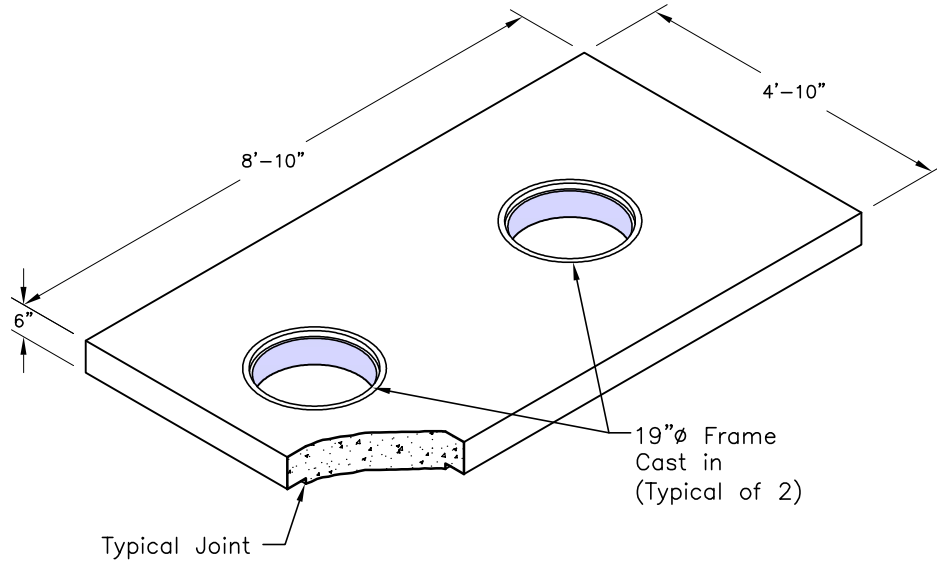

1000 GT Top W/ Frame

Weight - 3,300 Lbs.
Item# - 1241080

1000 GT Body W/ Baffles

Weight - 12,425 Lbs.
Item# - 1241180