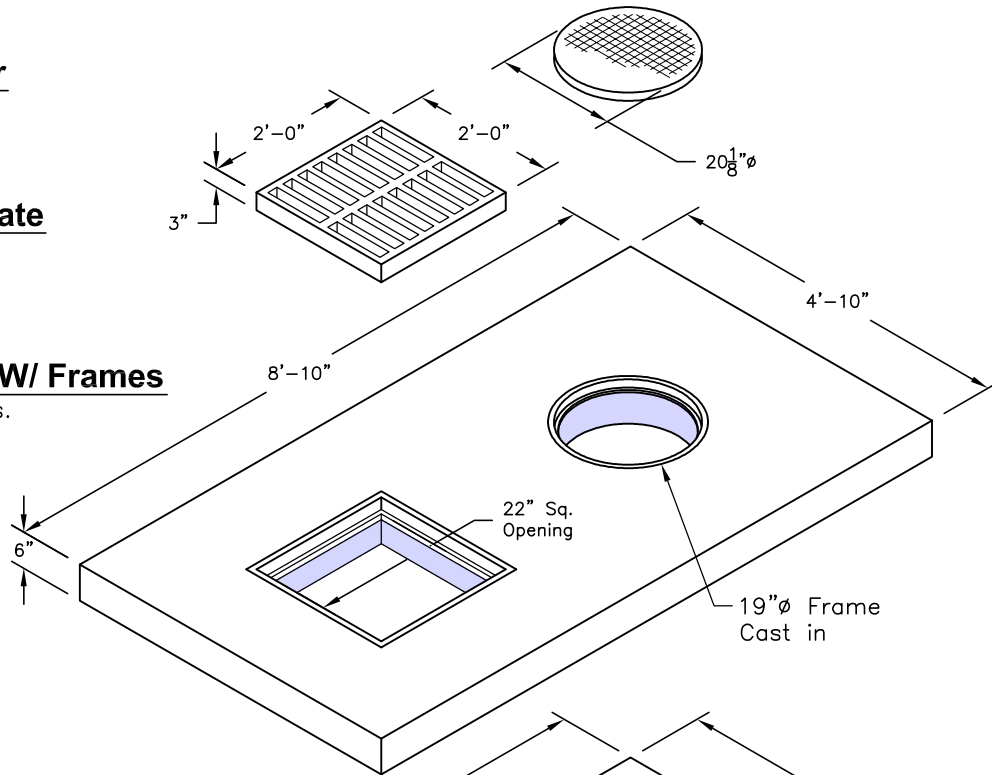

19"Ø C.I. Cover

 Weight - 58 Lbs.
Item# - 7102500

24"x24" C.I. Grate

 Weight - 100 Lbs.
Item# - 7105000

1150 ST Cover W/ Frames

 Weight - 3100 Lbs.
Item# - 1241300

**1150 ST Body
W/ Baffle**

 Weight - 12,100 Lbs.
Item# - 1241360
