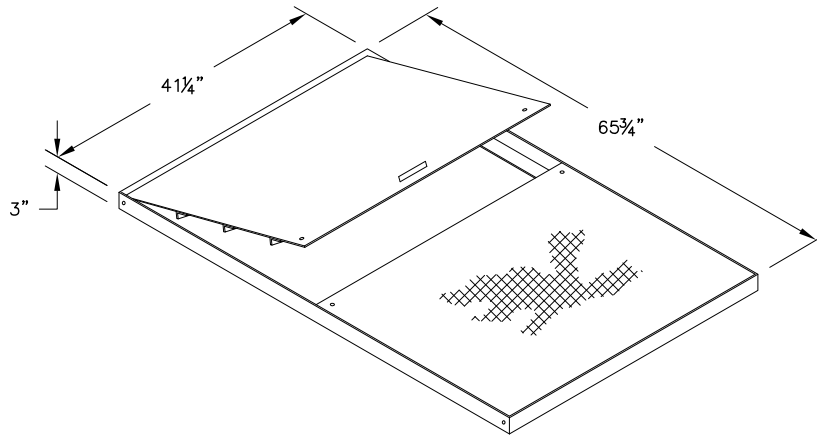

**Hinged H-20 Cover**

Weight - 470 Lbs.  
Item# - 7205600

**Body**

Weight - See Table  
Item# - See Table